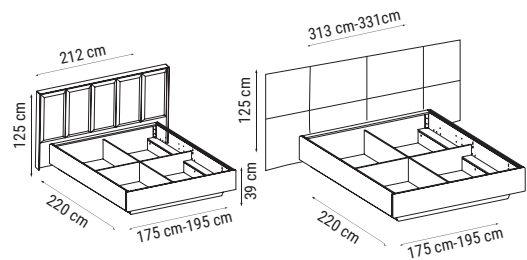

KARYOLA
BEDSTEAD
ОСНОВАНИЕ
КРОВАТИ