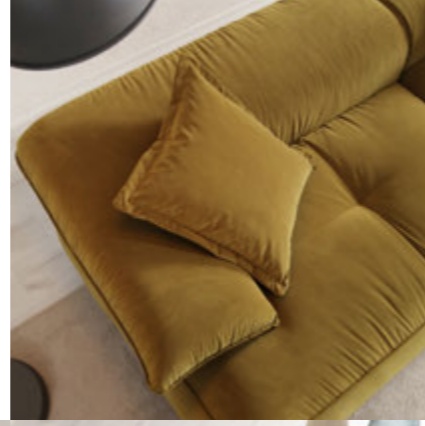

Hayalinizdeki konfor, Derma ile evinizde.