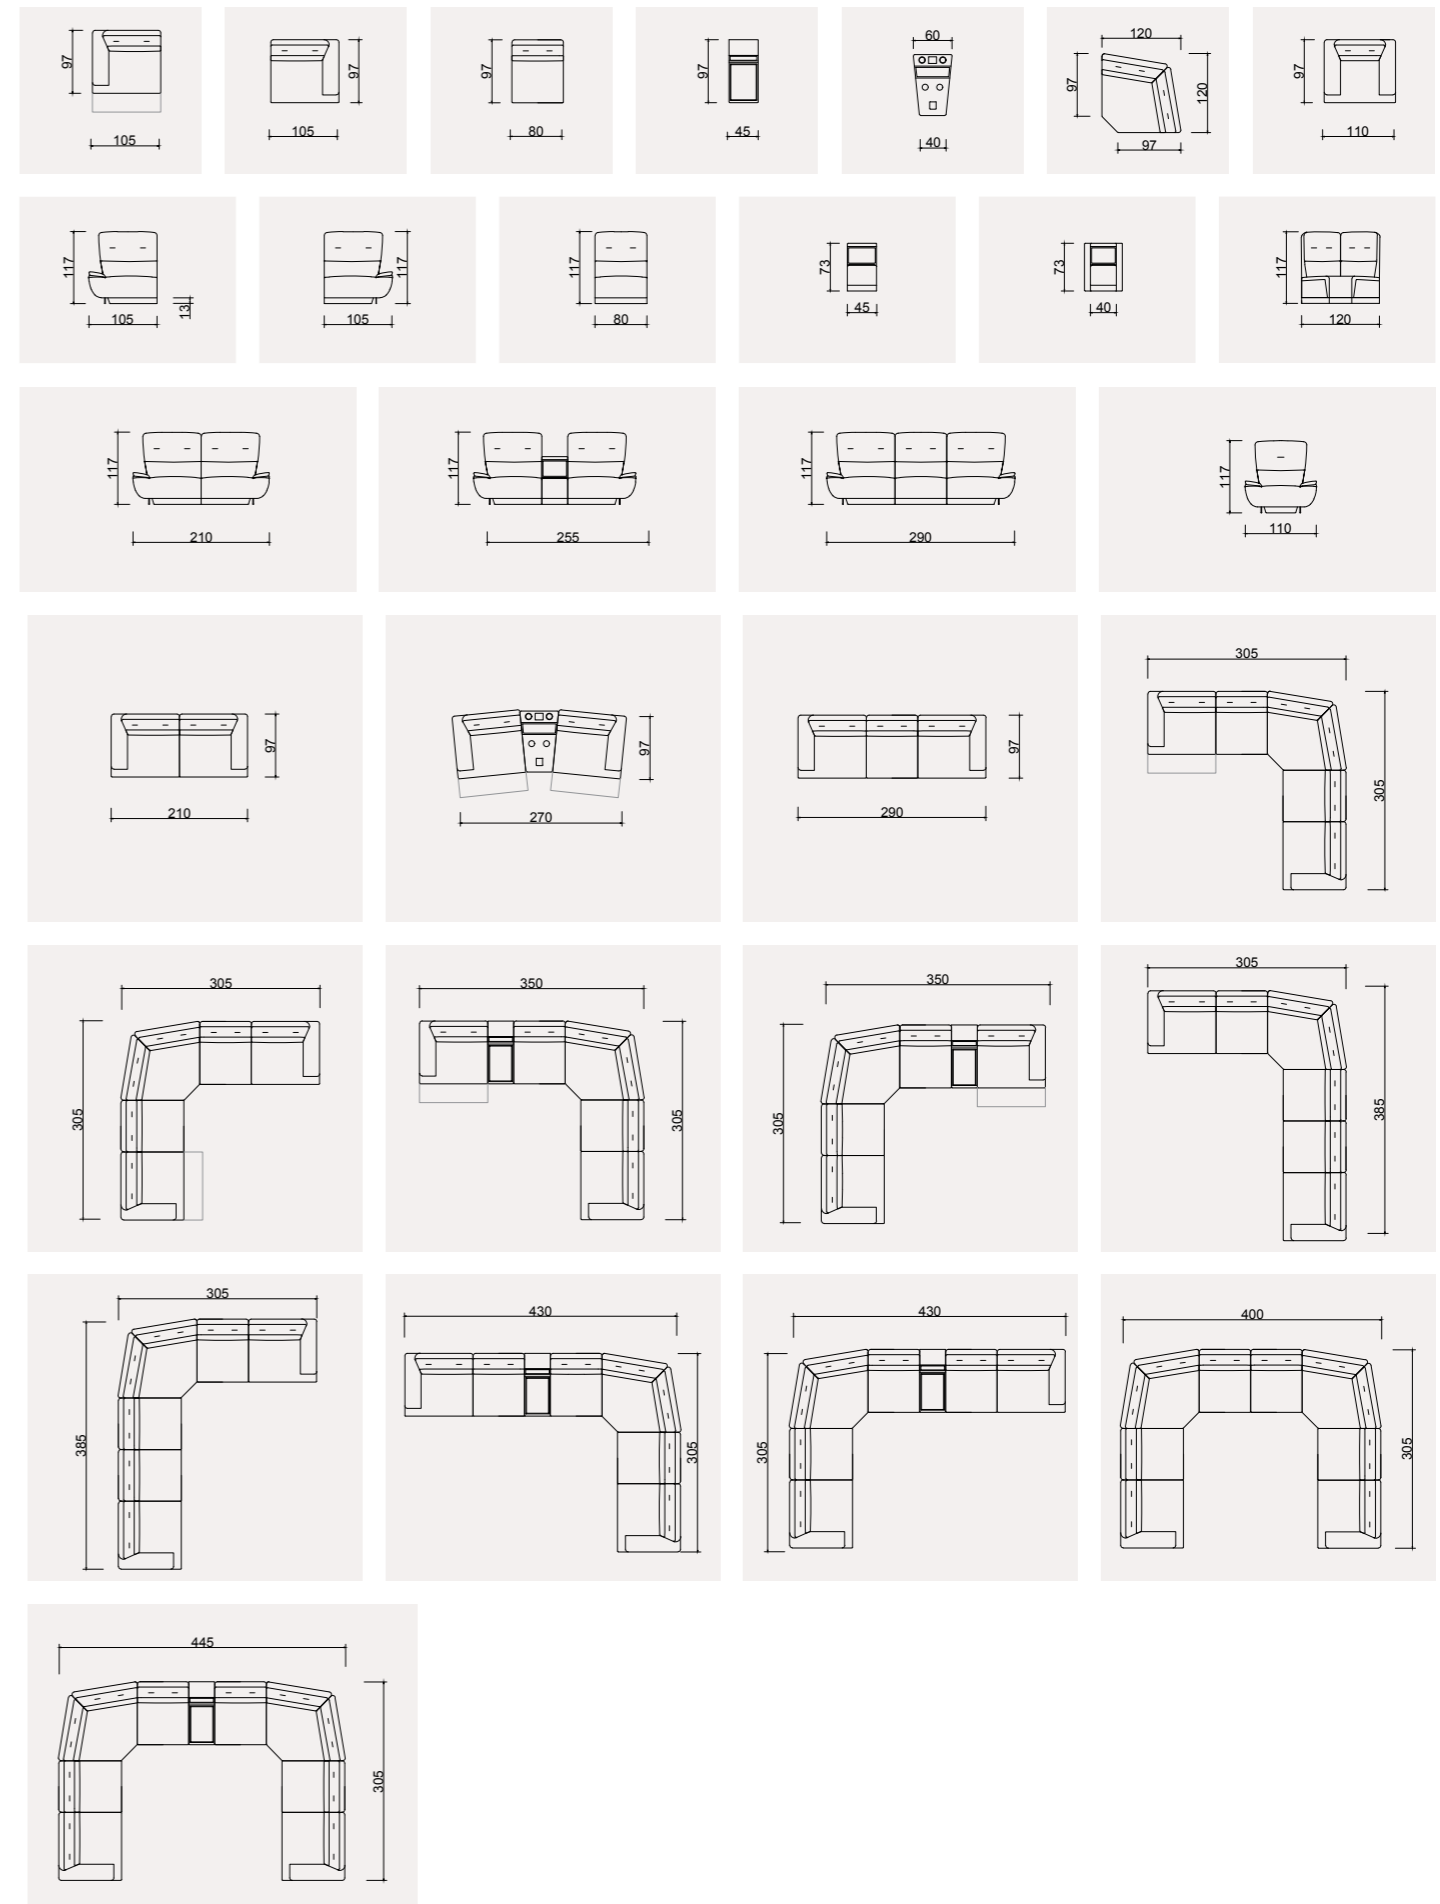

PERGE CORNER SET

PERGE
TECHNICAL DIMENSION DRAWINGS