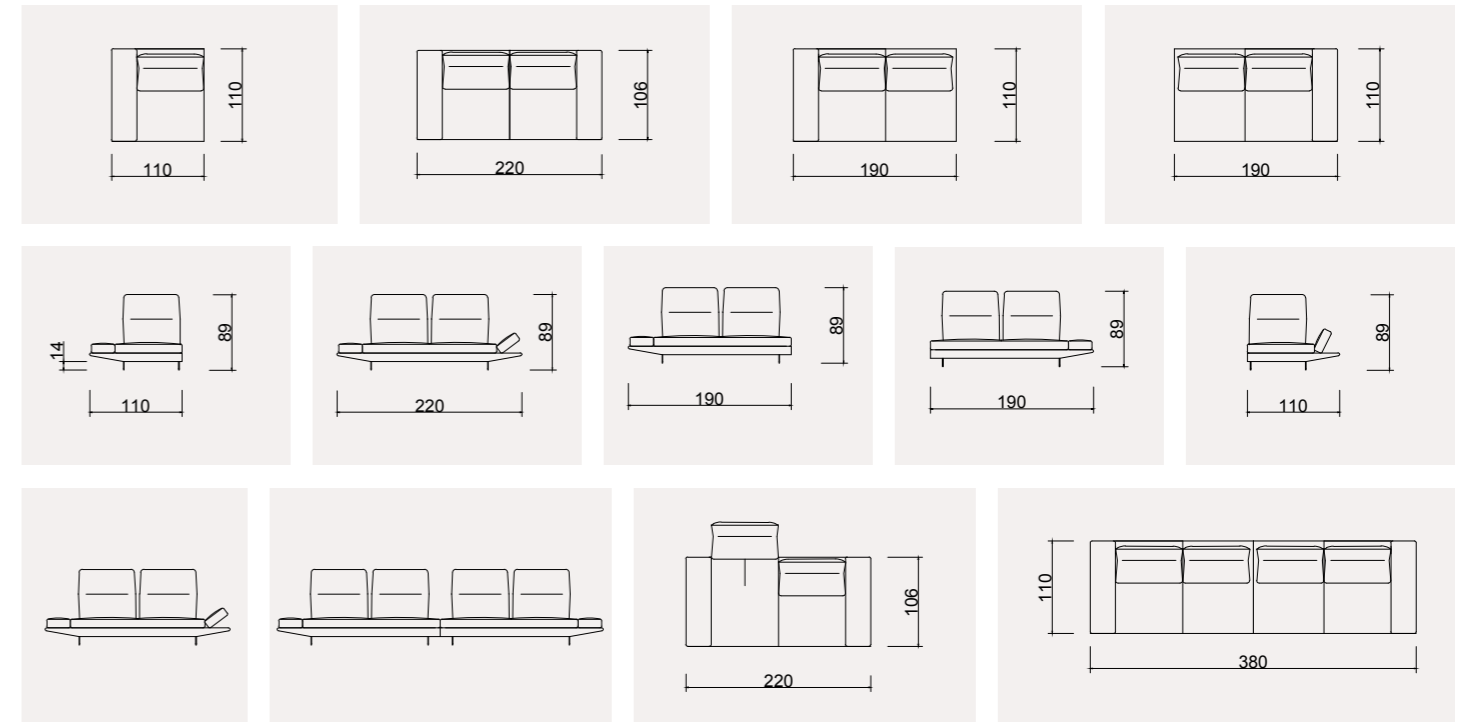

MOSTAR TECHNICAL DIMENSION DRAWINGS

Perge Living

Dedicated to those who derive their strength from passion, this collection redefines functional luxury. It masterfully combines leather, wood, and fabric to create a magnificent harmony.