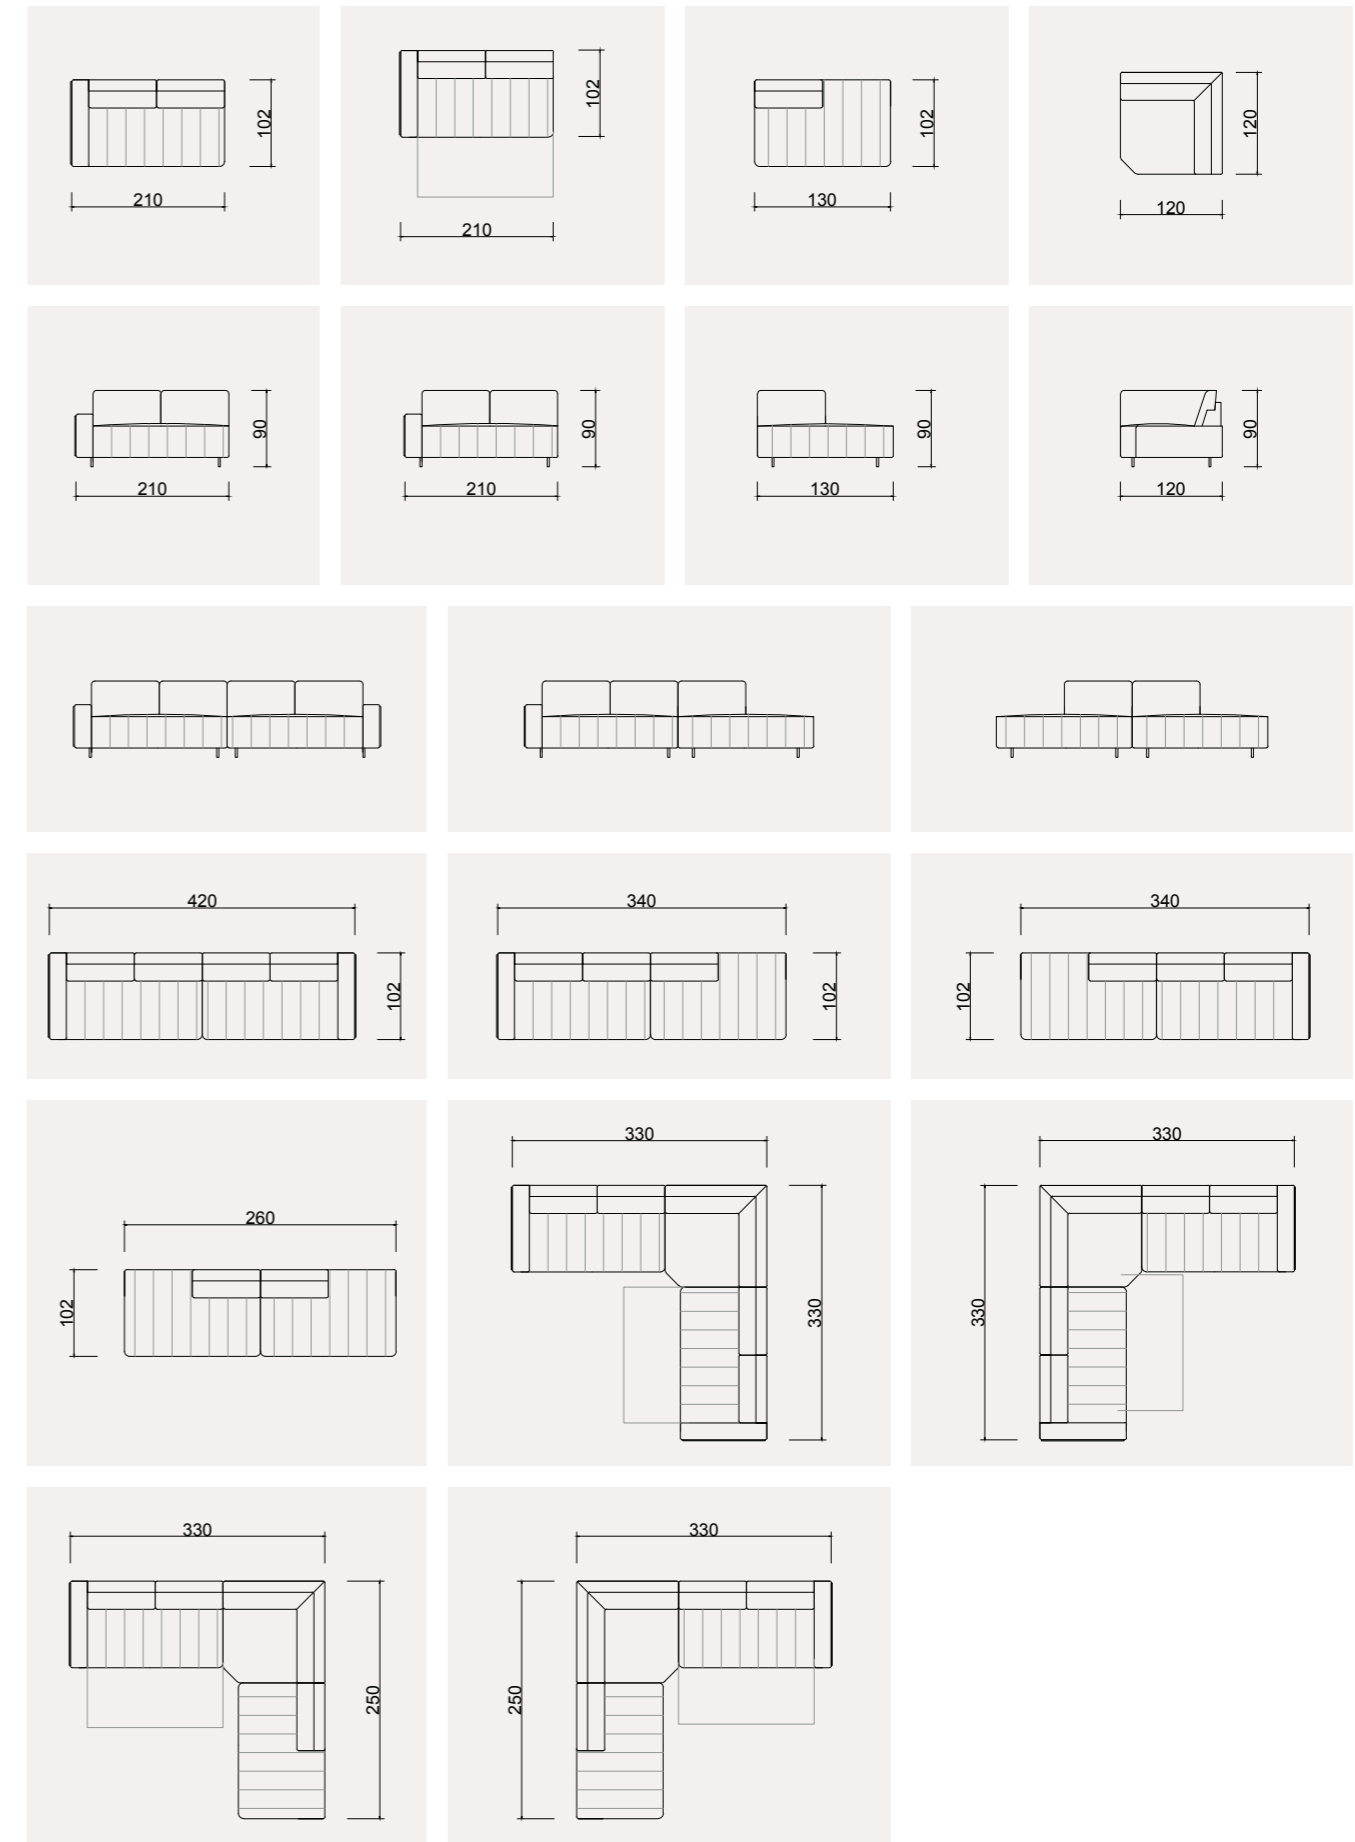

ŞELELE CORNER SET

ŞELELE TECHNICAL DIMENSION DRAWINGS

Adding a touch of elegance to your living space with its square form, Şelale Corner Set's contemporary design and striking lines are tailored to bring modernity into your home.