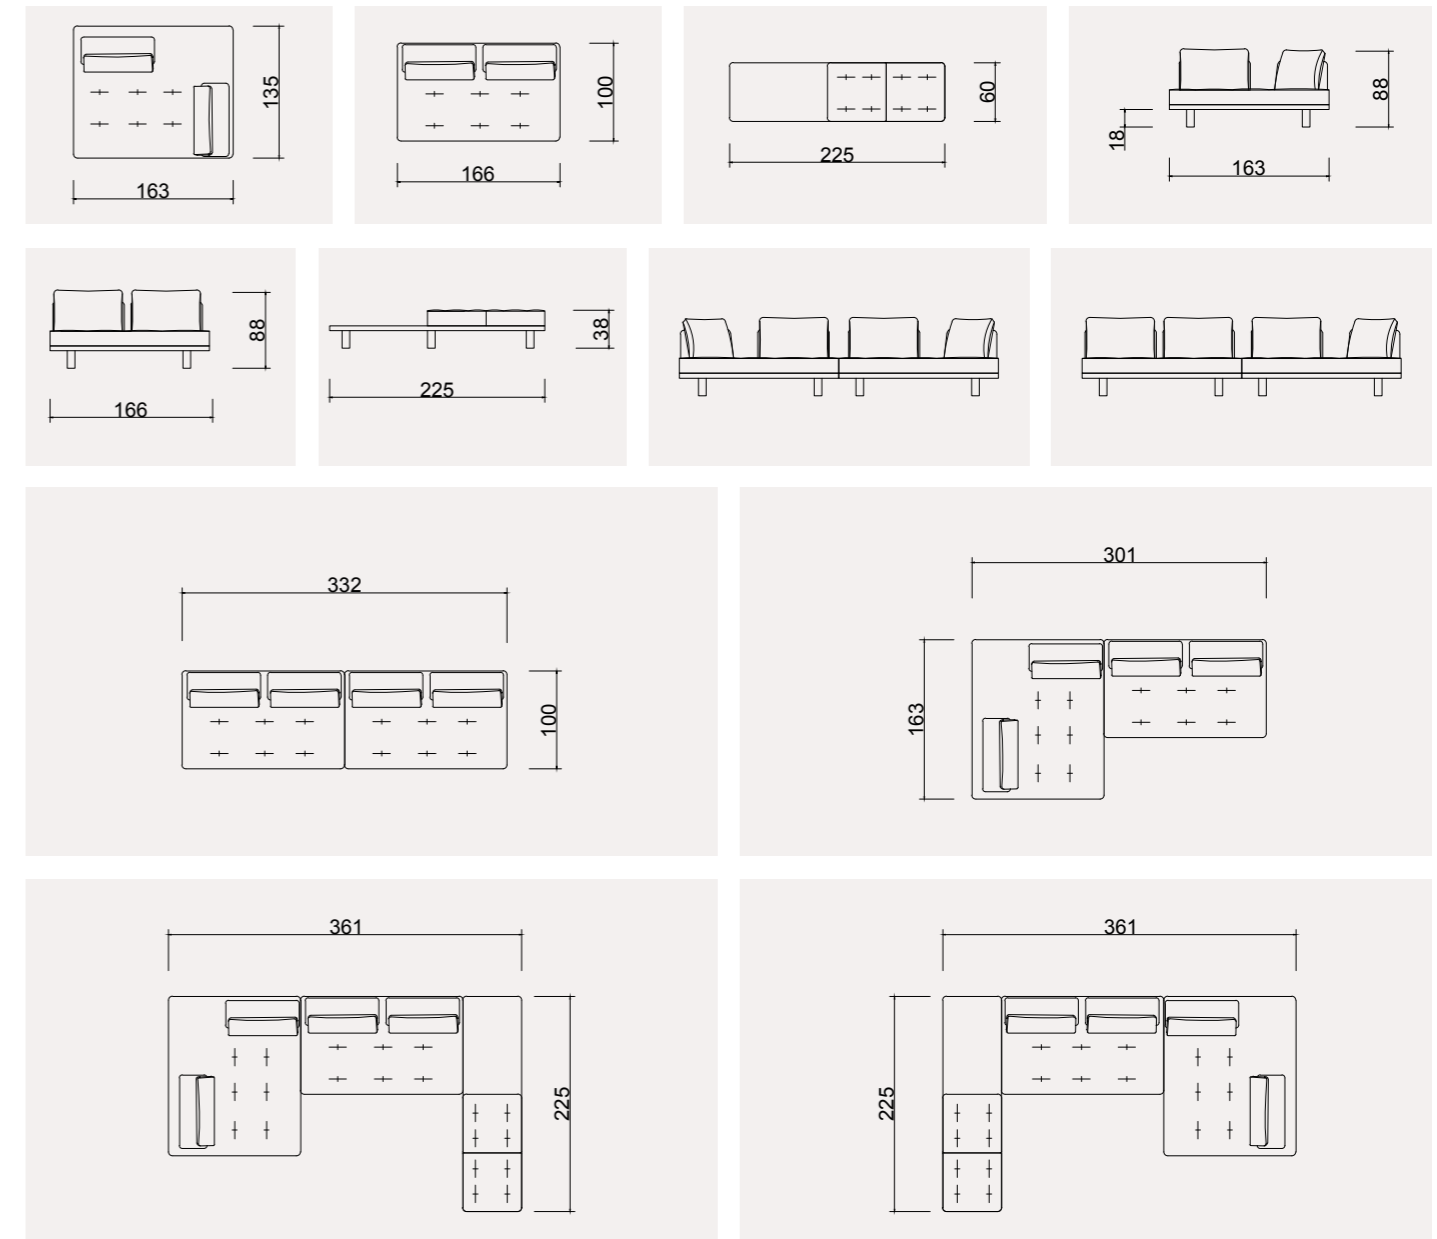

ALAÇATI CORNER SET

ALAÇATI
TECHNICAL DIMENSION DRAWINGS

Sedir Corner

If your idea of comfort is a high-quality corner sofa with a texture and softness that speaks for itself, then Sedir is the perfect choice for you!