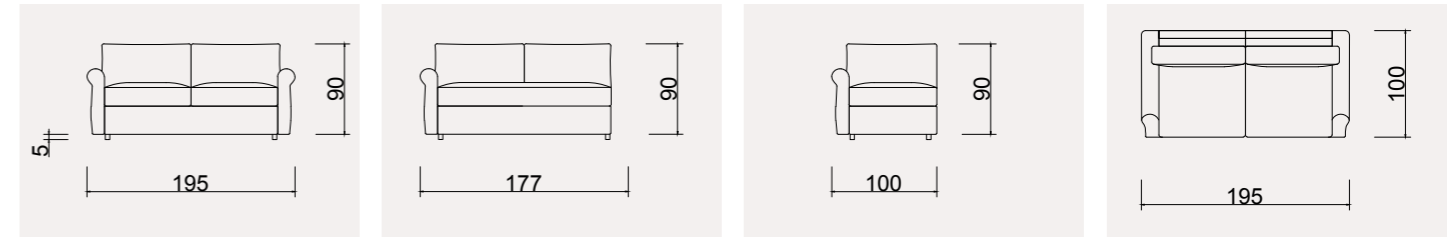

RUSTİK TECHNICAL DIMENSION DRAWINGS