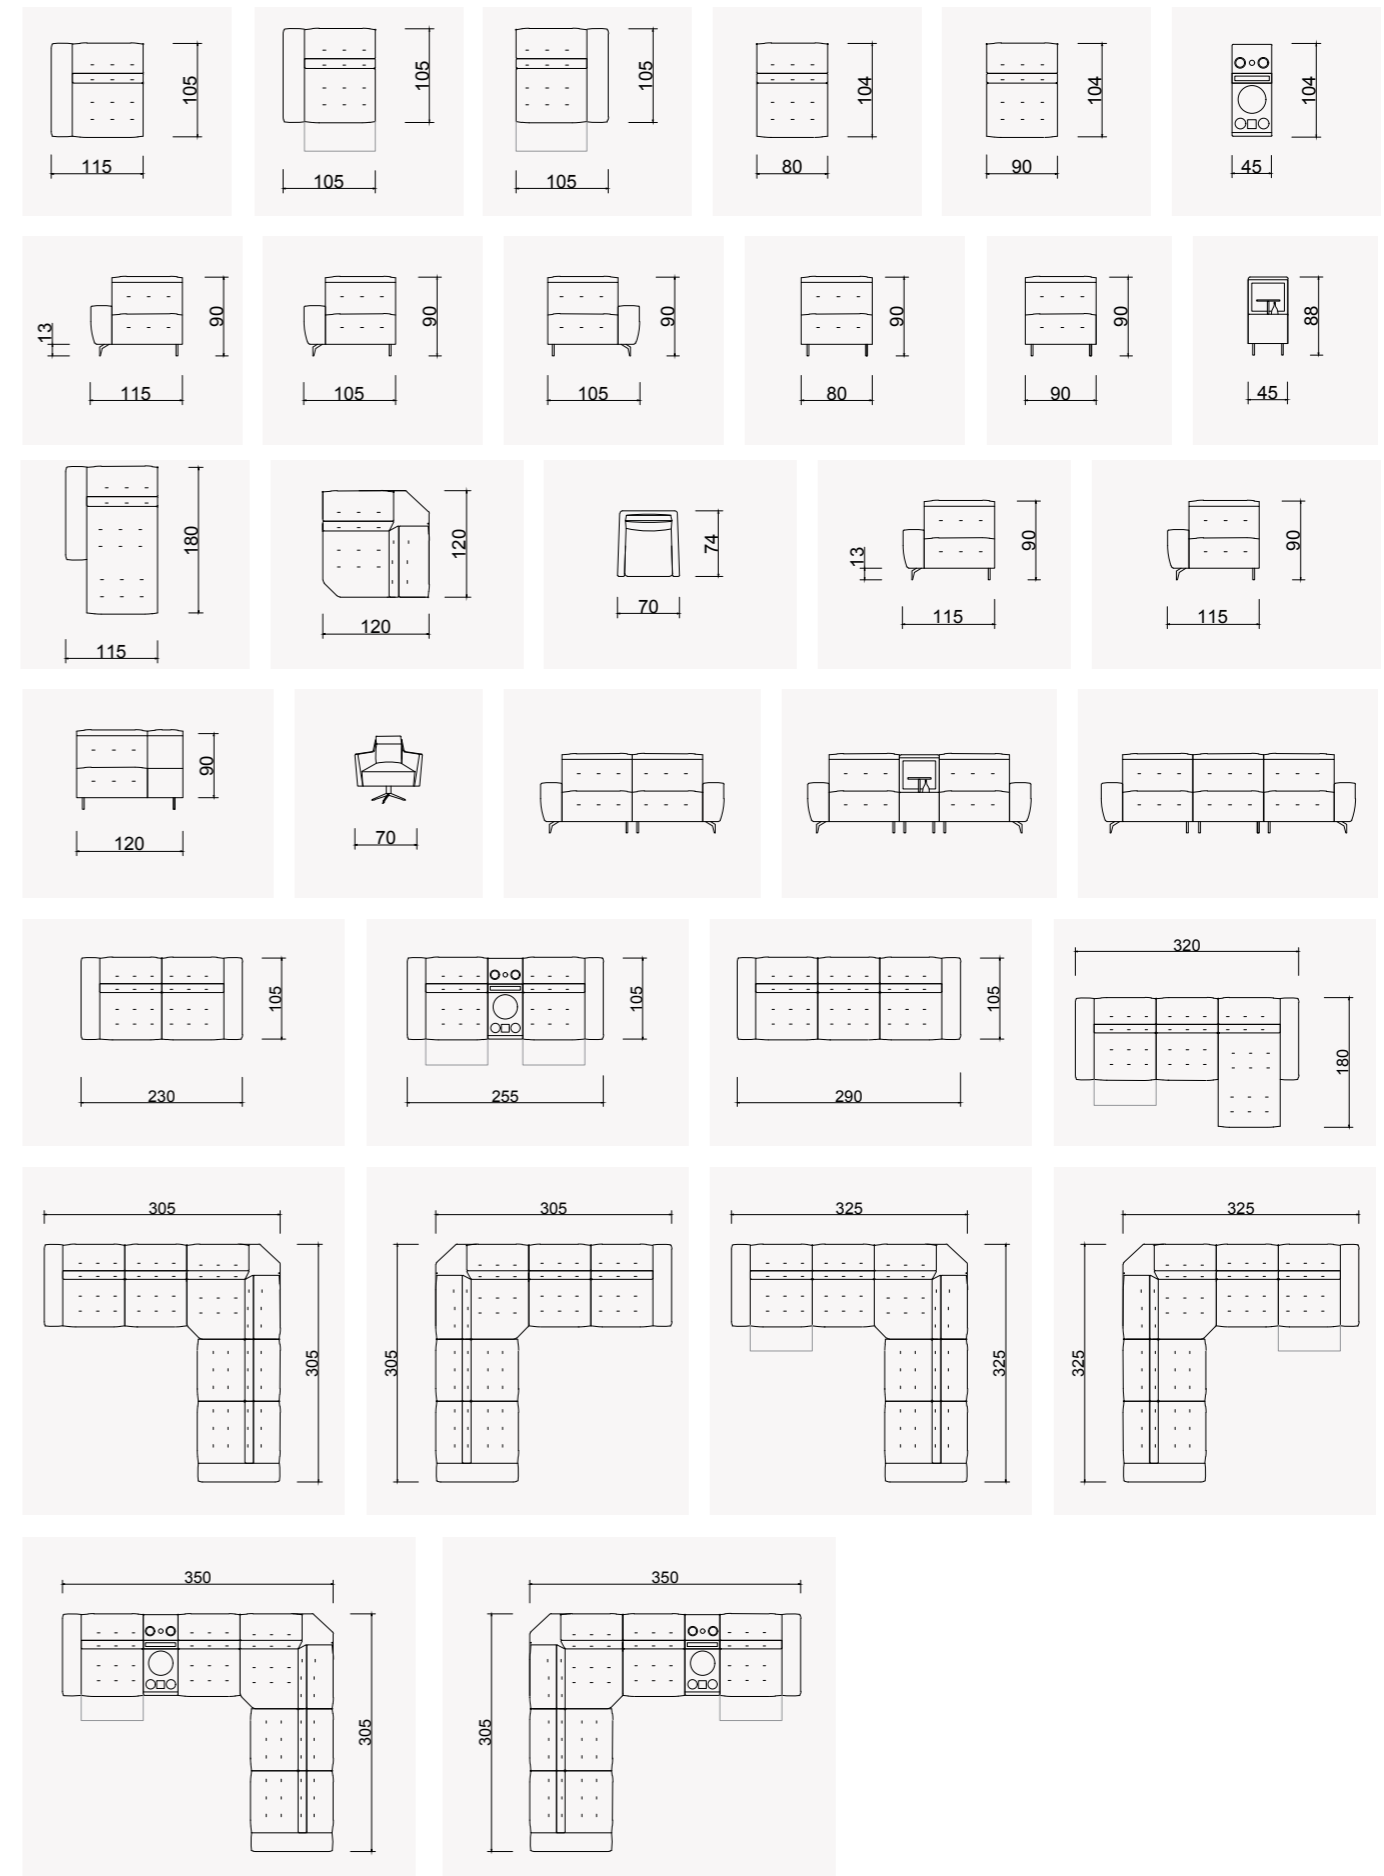

DUBAI TECHNICAL DIMENSION DRAWINGS

INSPIRING *LIVING* ROOM SETS

Seyran designs and crafts to provide you with the comfort you deserve, adorned with details that enrich your life, featuring modern, stylish, and unconventional designs.