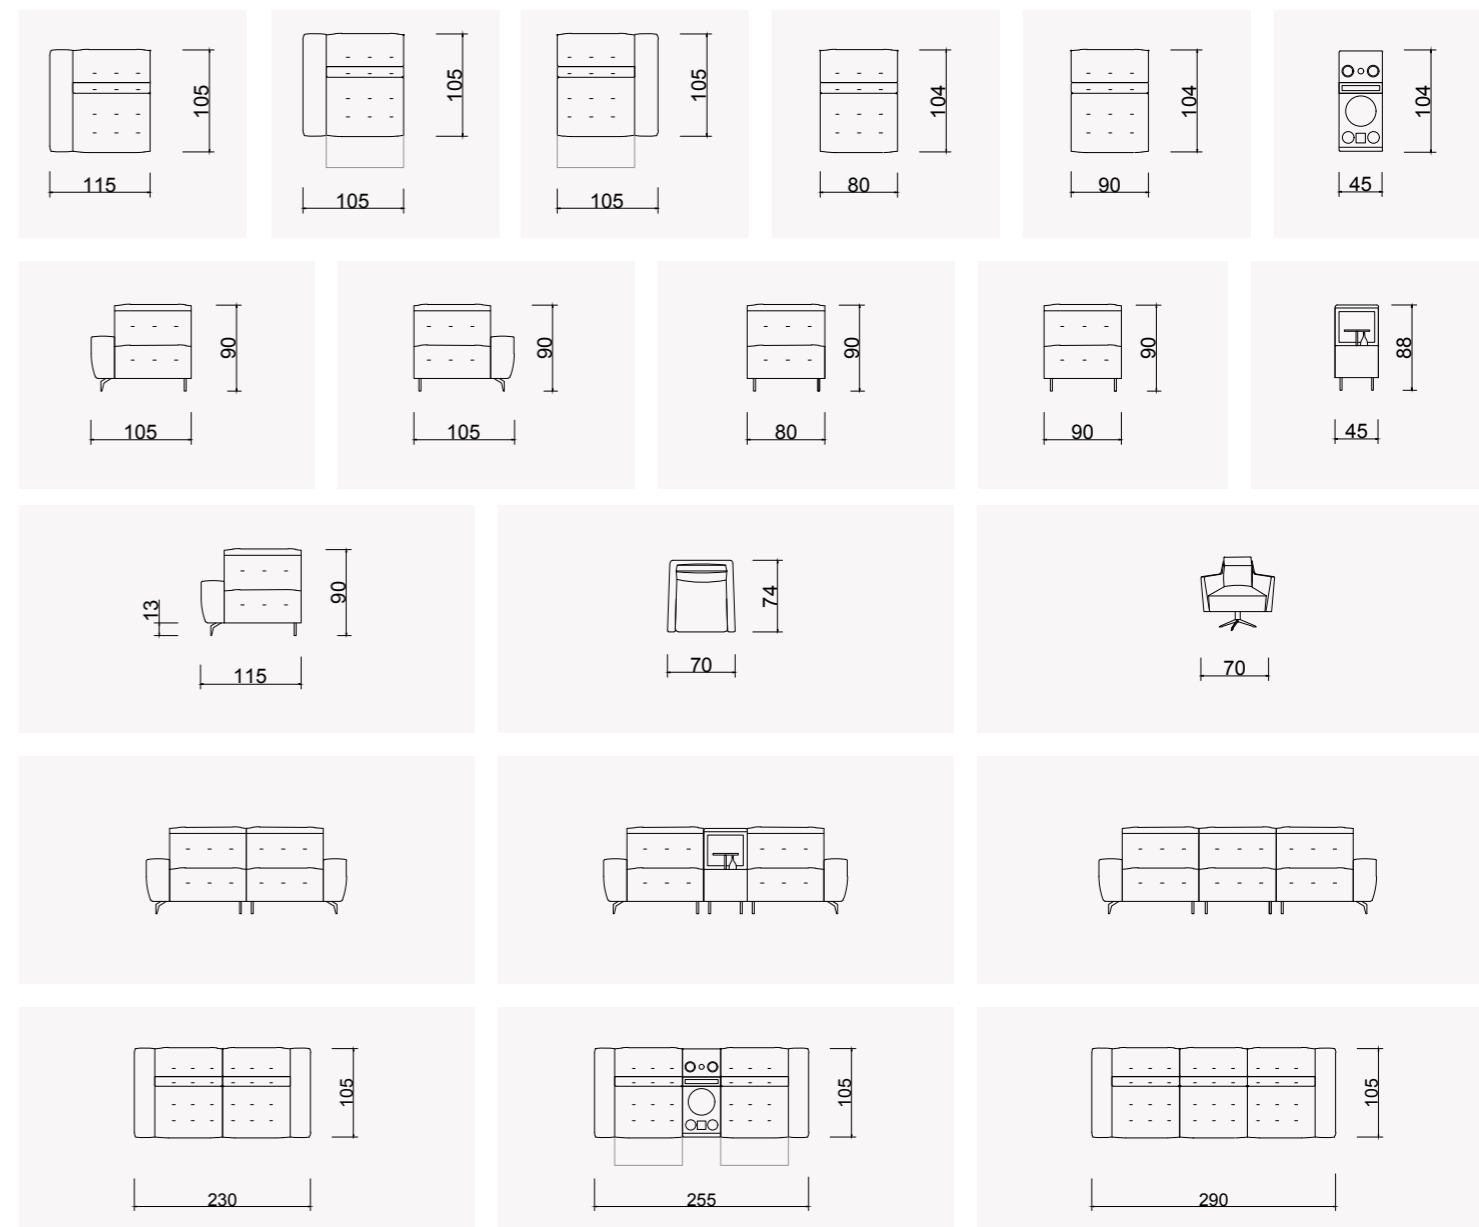

DUBAI

TECHNICAL DIMENSION DRAWINGS