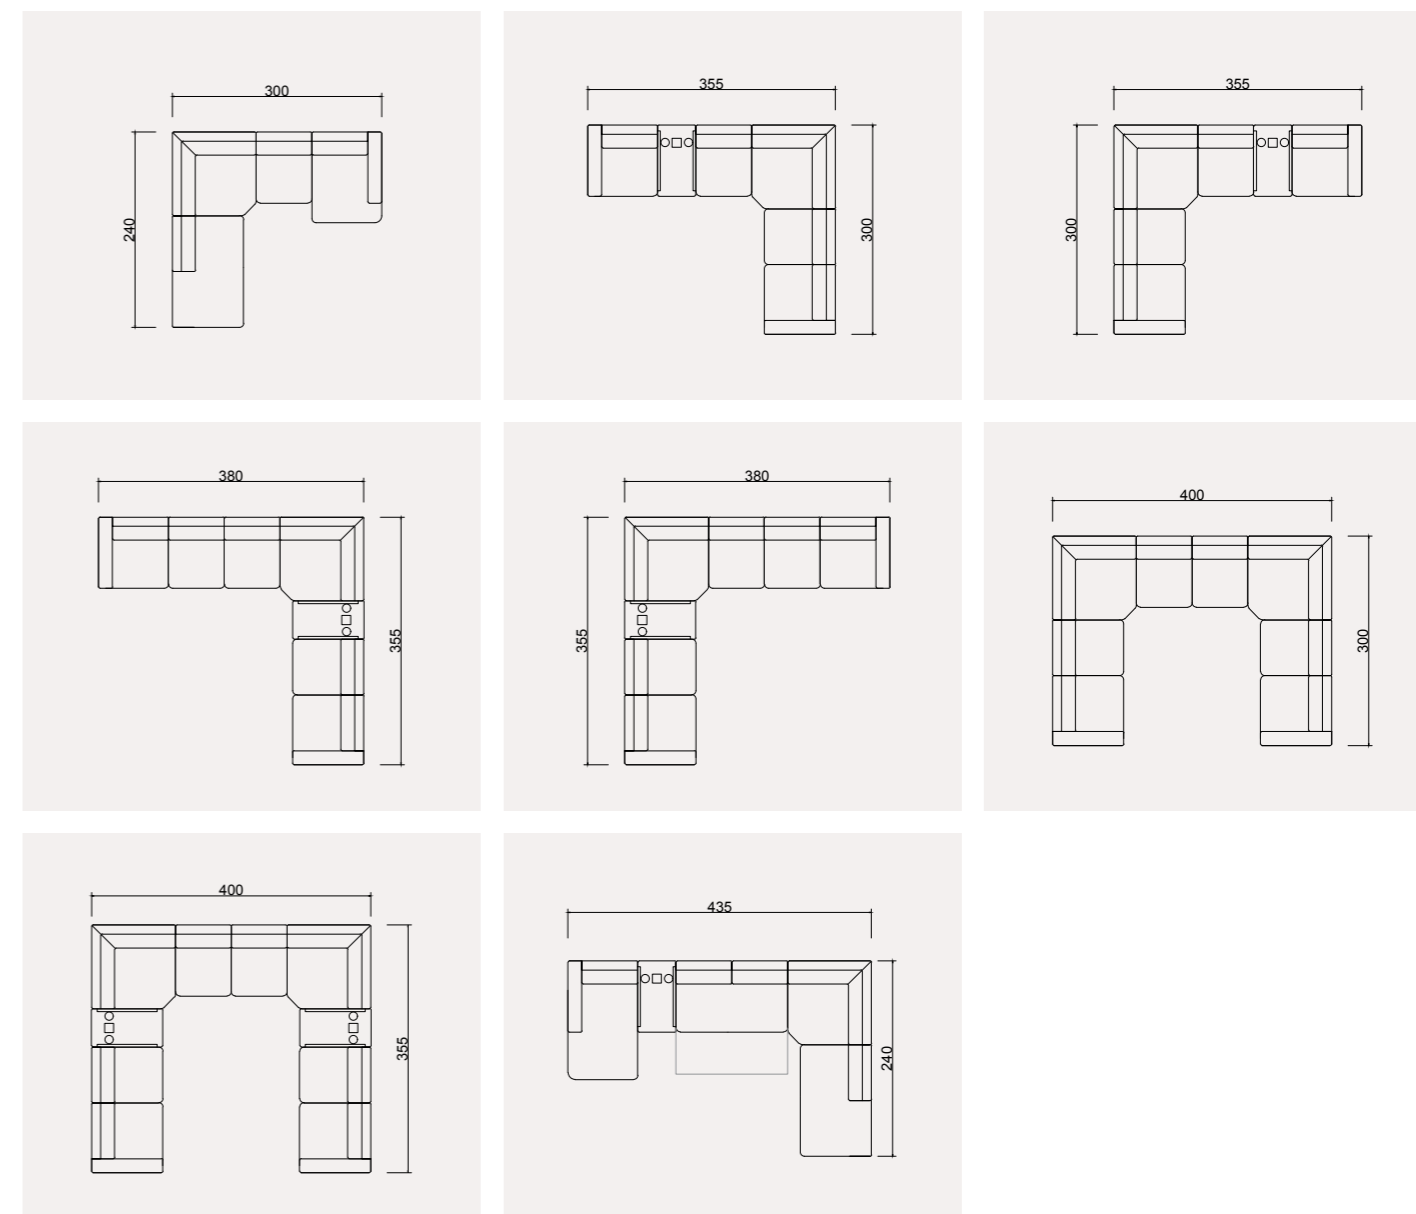

BAHAR

TECHNICAL DIMENSION DRAWINGS