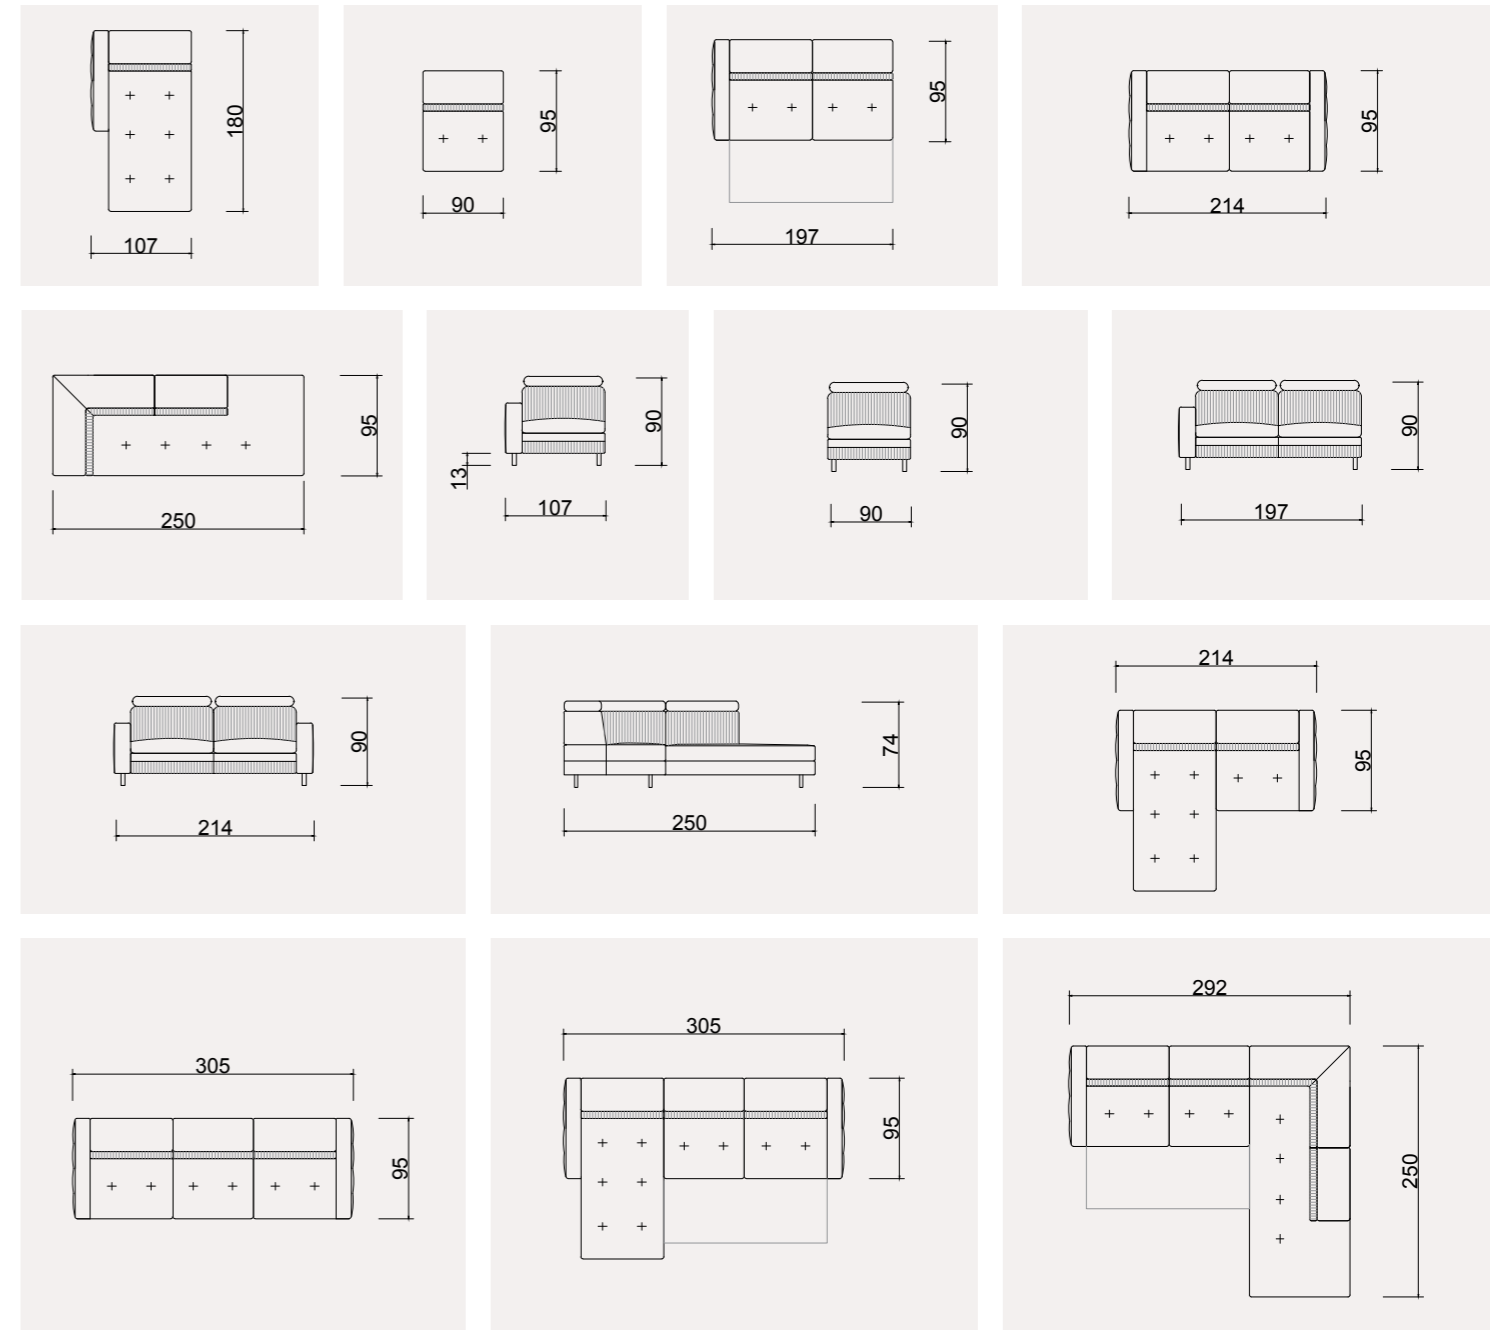

GALAKSI
TECHNICAL DIMENSION DRAWINGS

GALAKSI LOUNGE CORNER SET