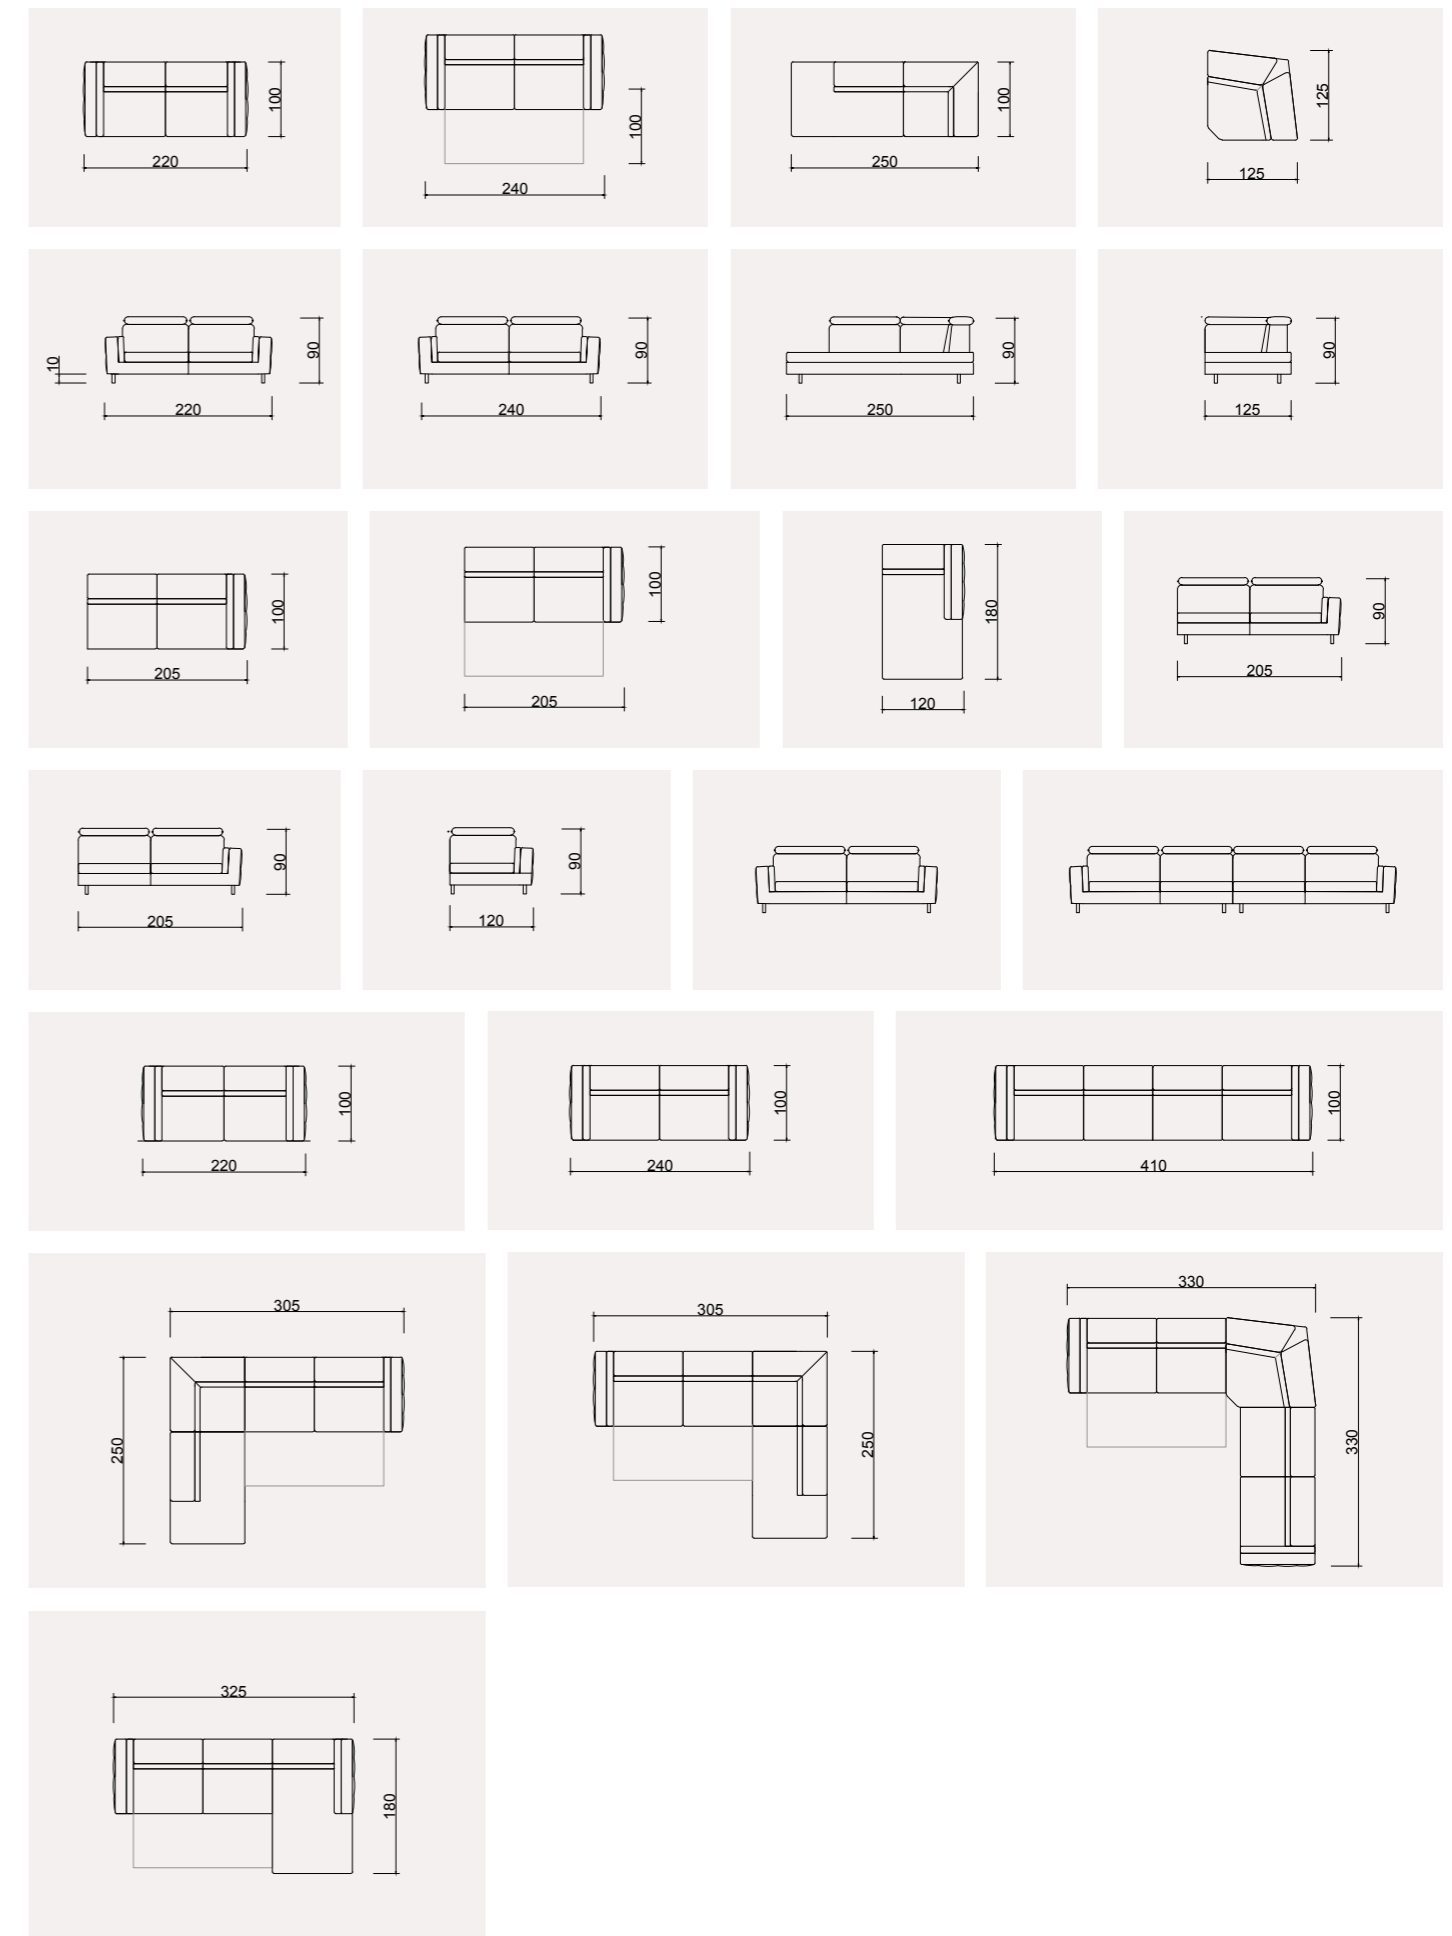

HAZAR CORNER SET

HAZAR TECHNICAL DIMENSION DRAWINGS