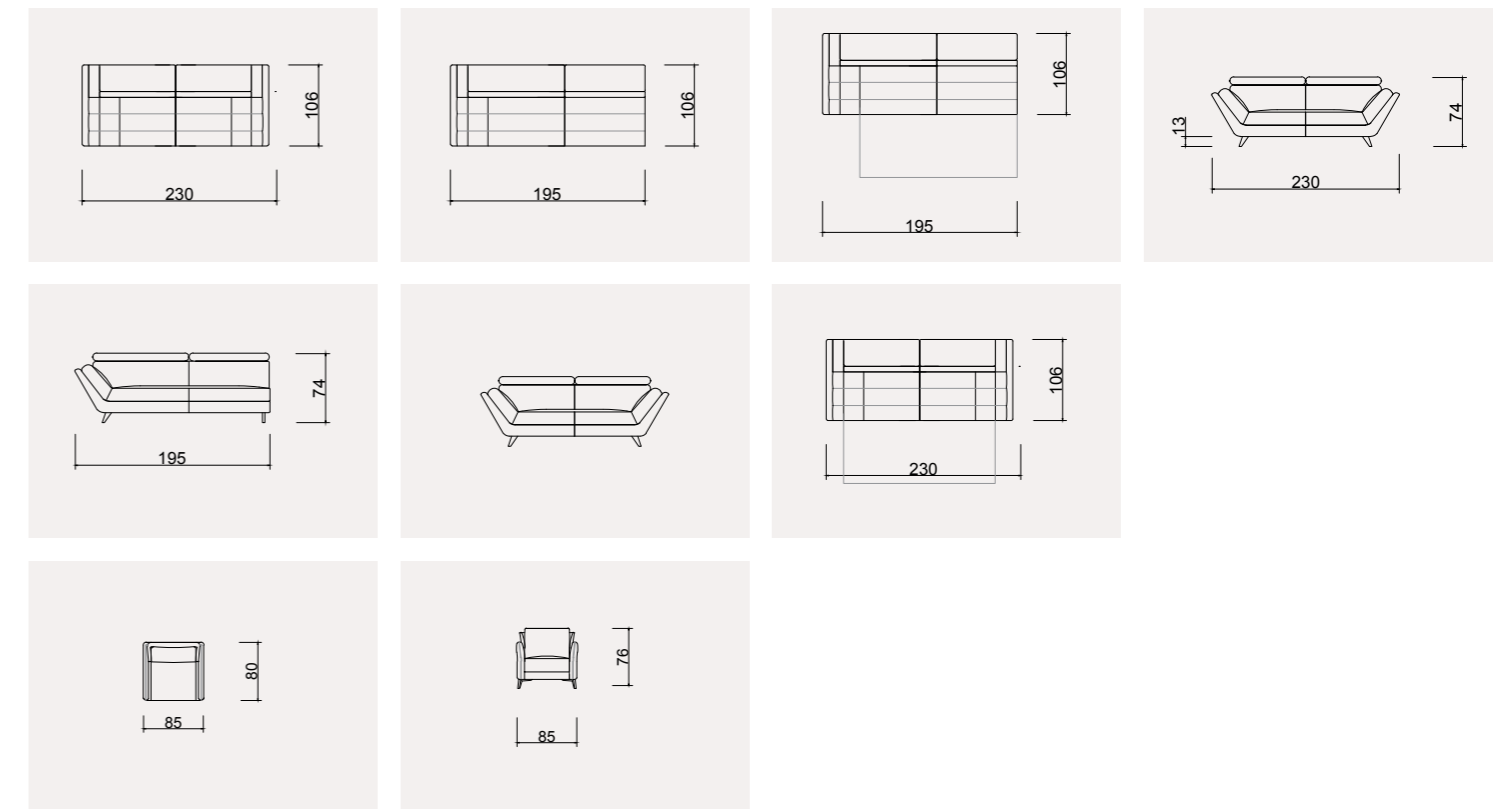

EFTELYA

TECHNICAL DIMENSION DRAWINGS