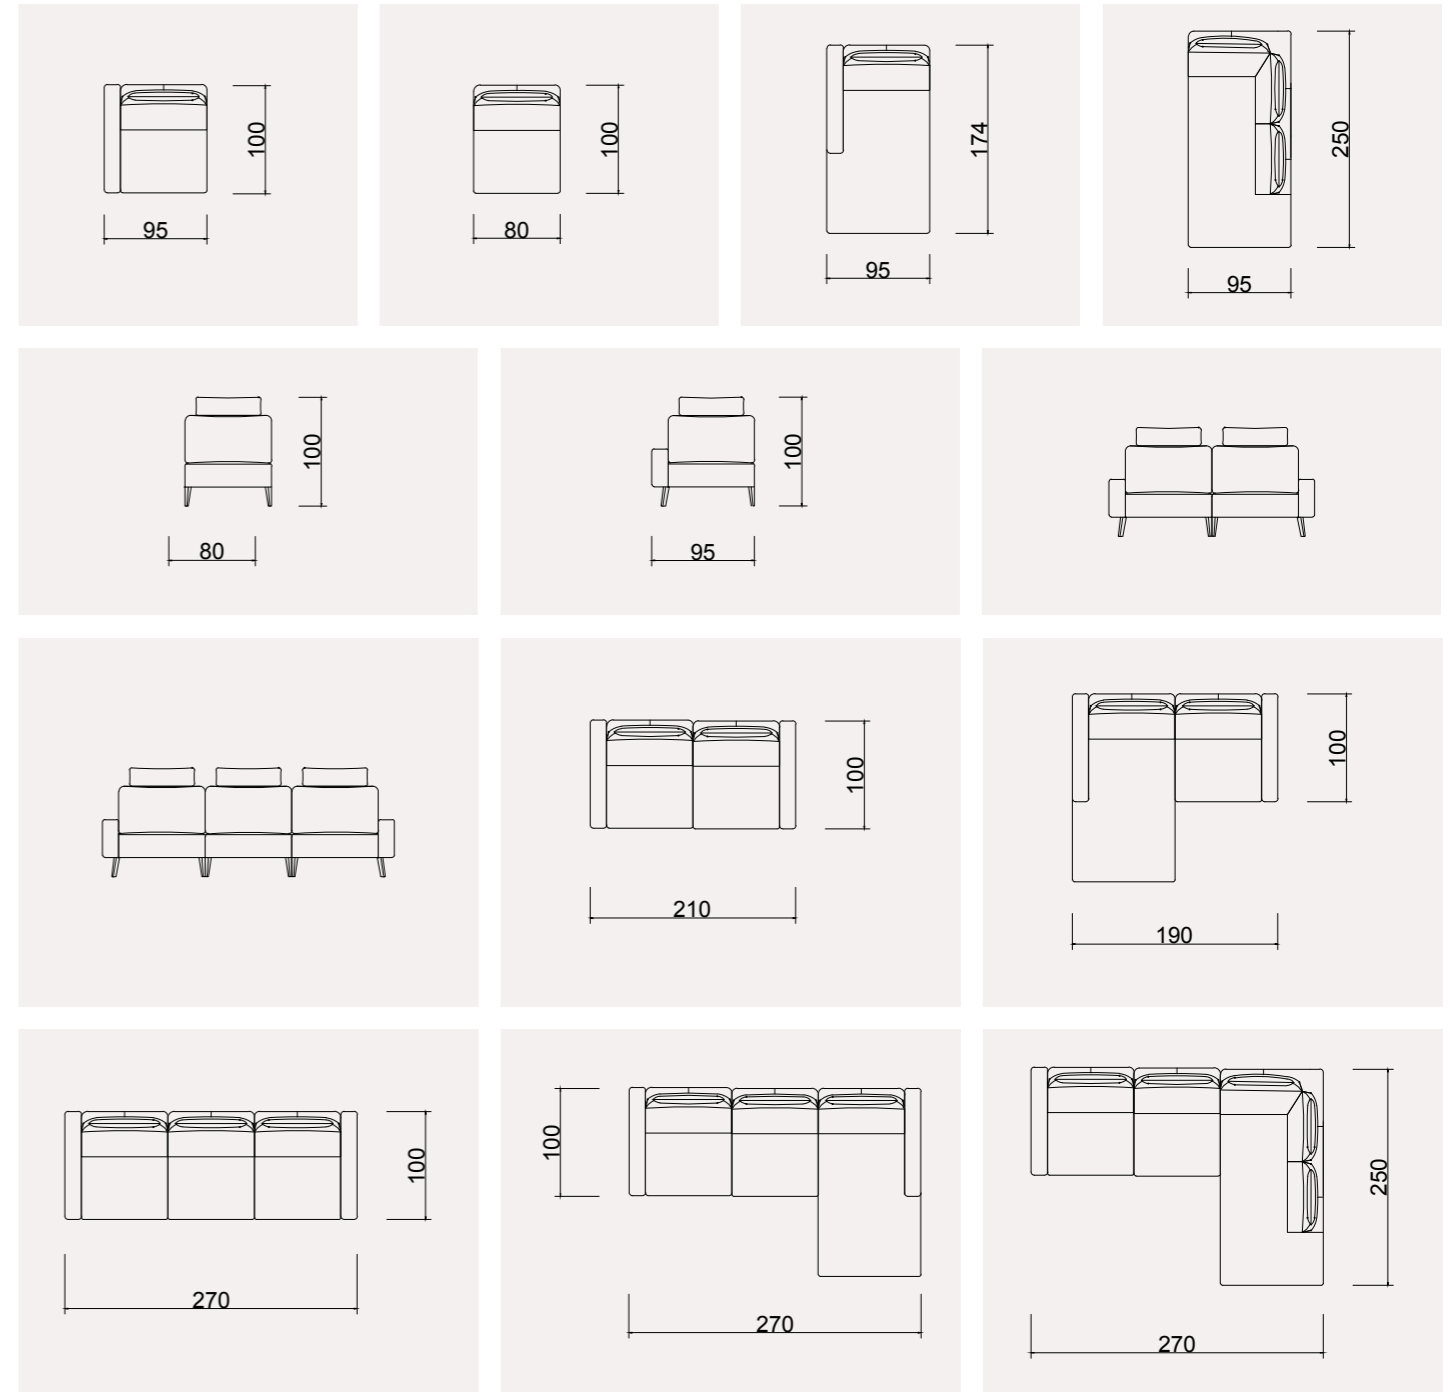

Functional modules that can be used either as a seating group or as guest beds.

GÖYNÜK CORNER SET

GÖYNÜK

TECHNICAL DIMENSION DRAWINGS

Hazar Corner

A comfort zone designed with suede leather seating accompanied by warm wooden legs, featuring manually adjustable stepped headrests in this corner...