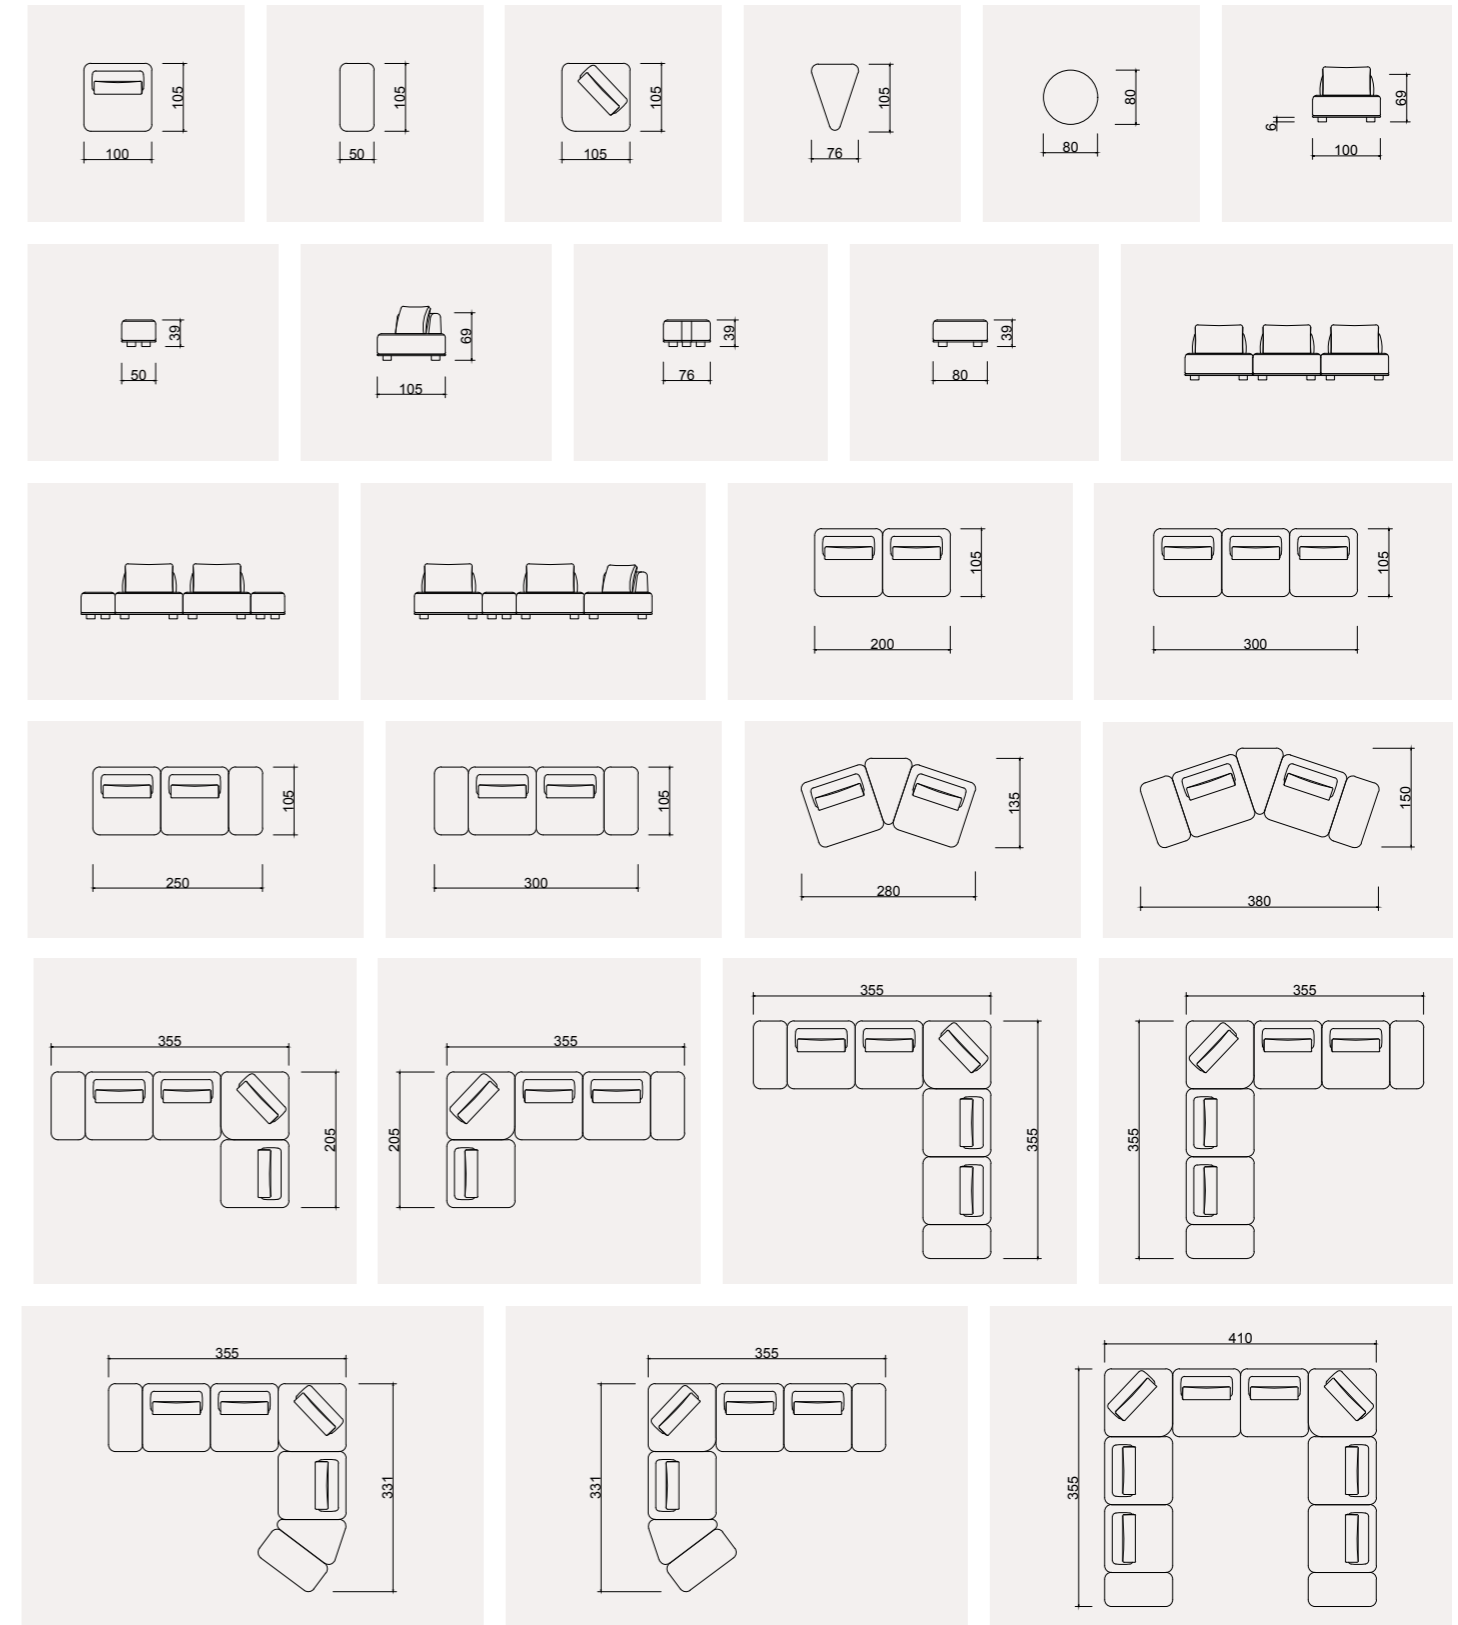

TIFLIS
TECHNICAL DIMENSION DRAWINGS