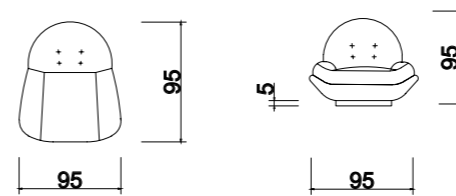

2024 NEW COLLECTION

EDA ARMCHAIR WITH RECLINERS

Compact and portable...

With its modern design, Eda will become the new favorite in your home with its portability, featuring a phone holder attachment, book & remote pocket, and charging unit.