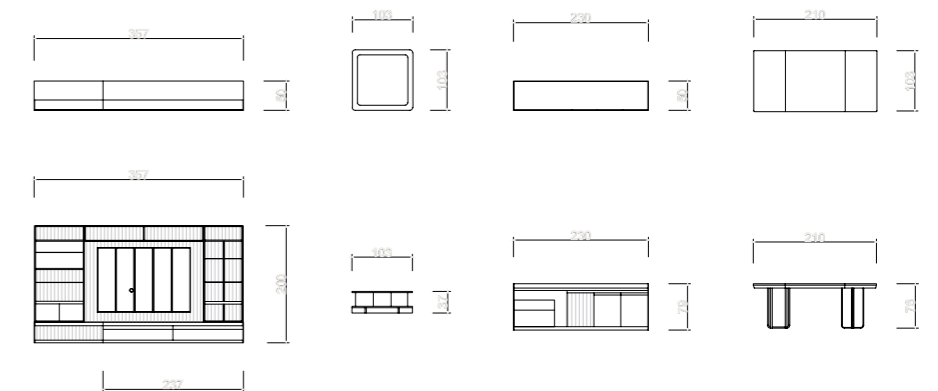

2024 COLLECTION

MILANO DINING ROOM

The Milano dining table, designed with harmony and cohesion through interlocking different materials, is accompanied by four chairs.

MILANO DINING ROOM

Armchairs

A unique collection of armchairs featuring models, colors, textures, and distinct features that make them stand out.