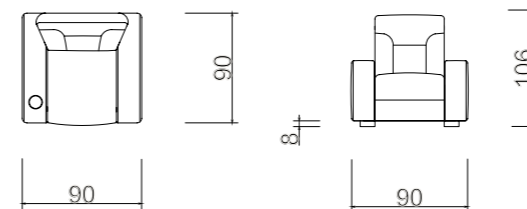

The new epitome of comfort!

Introducing the Cunda tv chair, which elegantly blends comfort and style in your home. Its innovative design catches the eye, while offering users ample comfort with a convenient cup holder on the armrest. The minimalist backlines add a touch of elegance. Redefine your home's living spaces with this innovative piece.