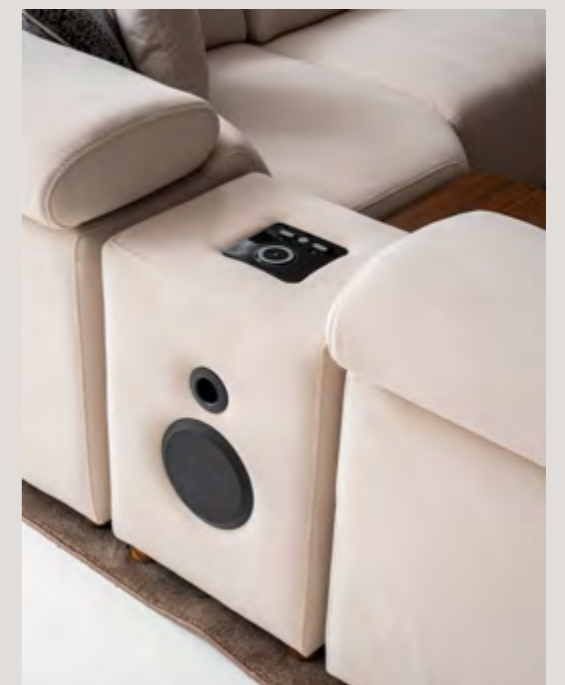

2024 COLLECTION

ULUDAĞ CORNER SET

ULUDAĞ CORNER SET

An epitome of serene comfort, a sofa design where you can immerse yourself in the symphony of tranquility...

In the Uludağ Corner, every detail is meticulously crafted to prioritize seating comfort, with adjustable incremental back and neck supports ensuring relaxation at every corner of the sofa, while the modular section offers the perfect bed-like comfort for a peaceful slumber.