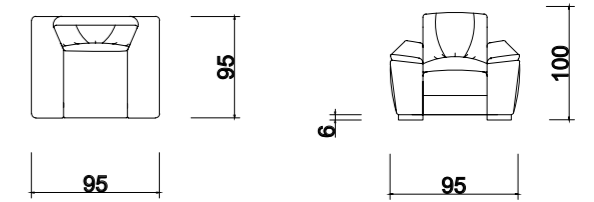

Say "hello" to your new reading corner at home!

If you've ever imagined yourself with a blanket on your knees, your favorite music playing in the background, and a book in your hand, then the Arşıyan recliner chair is just perfect for you.