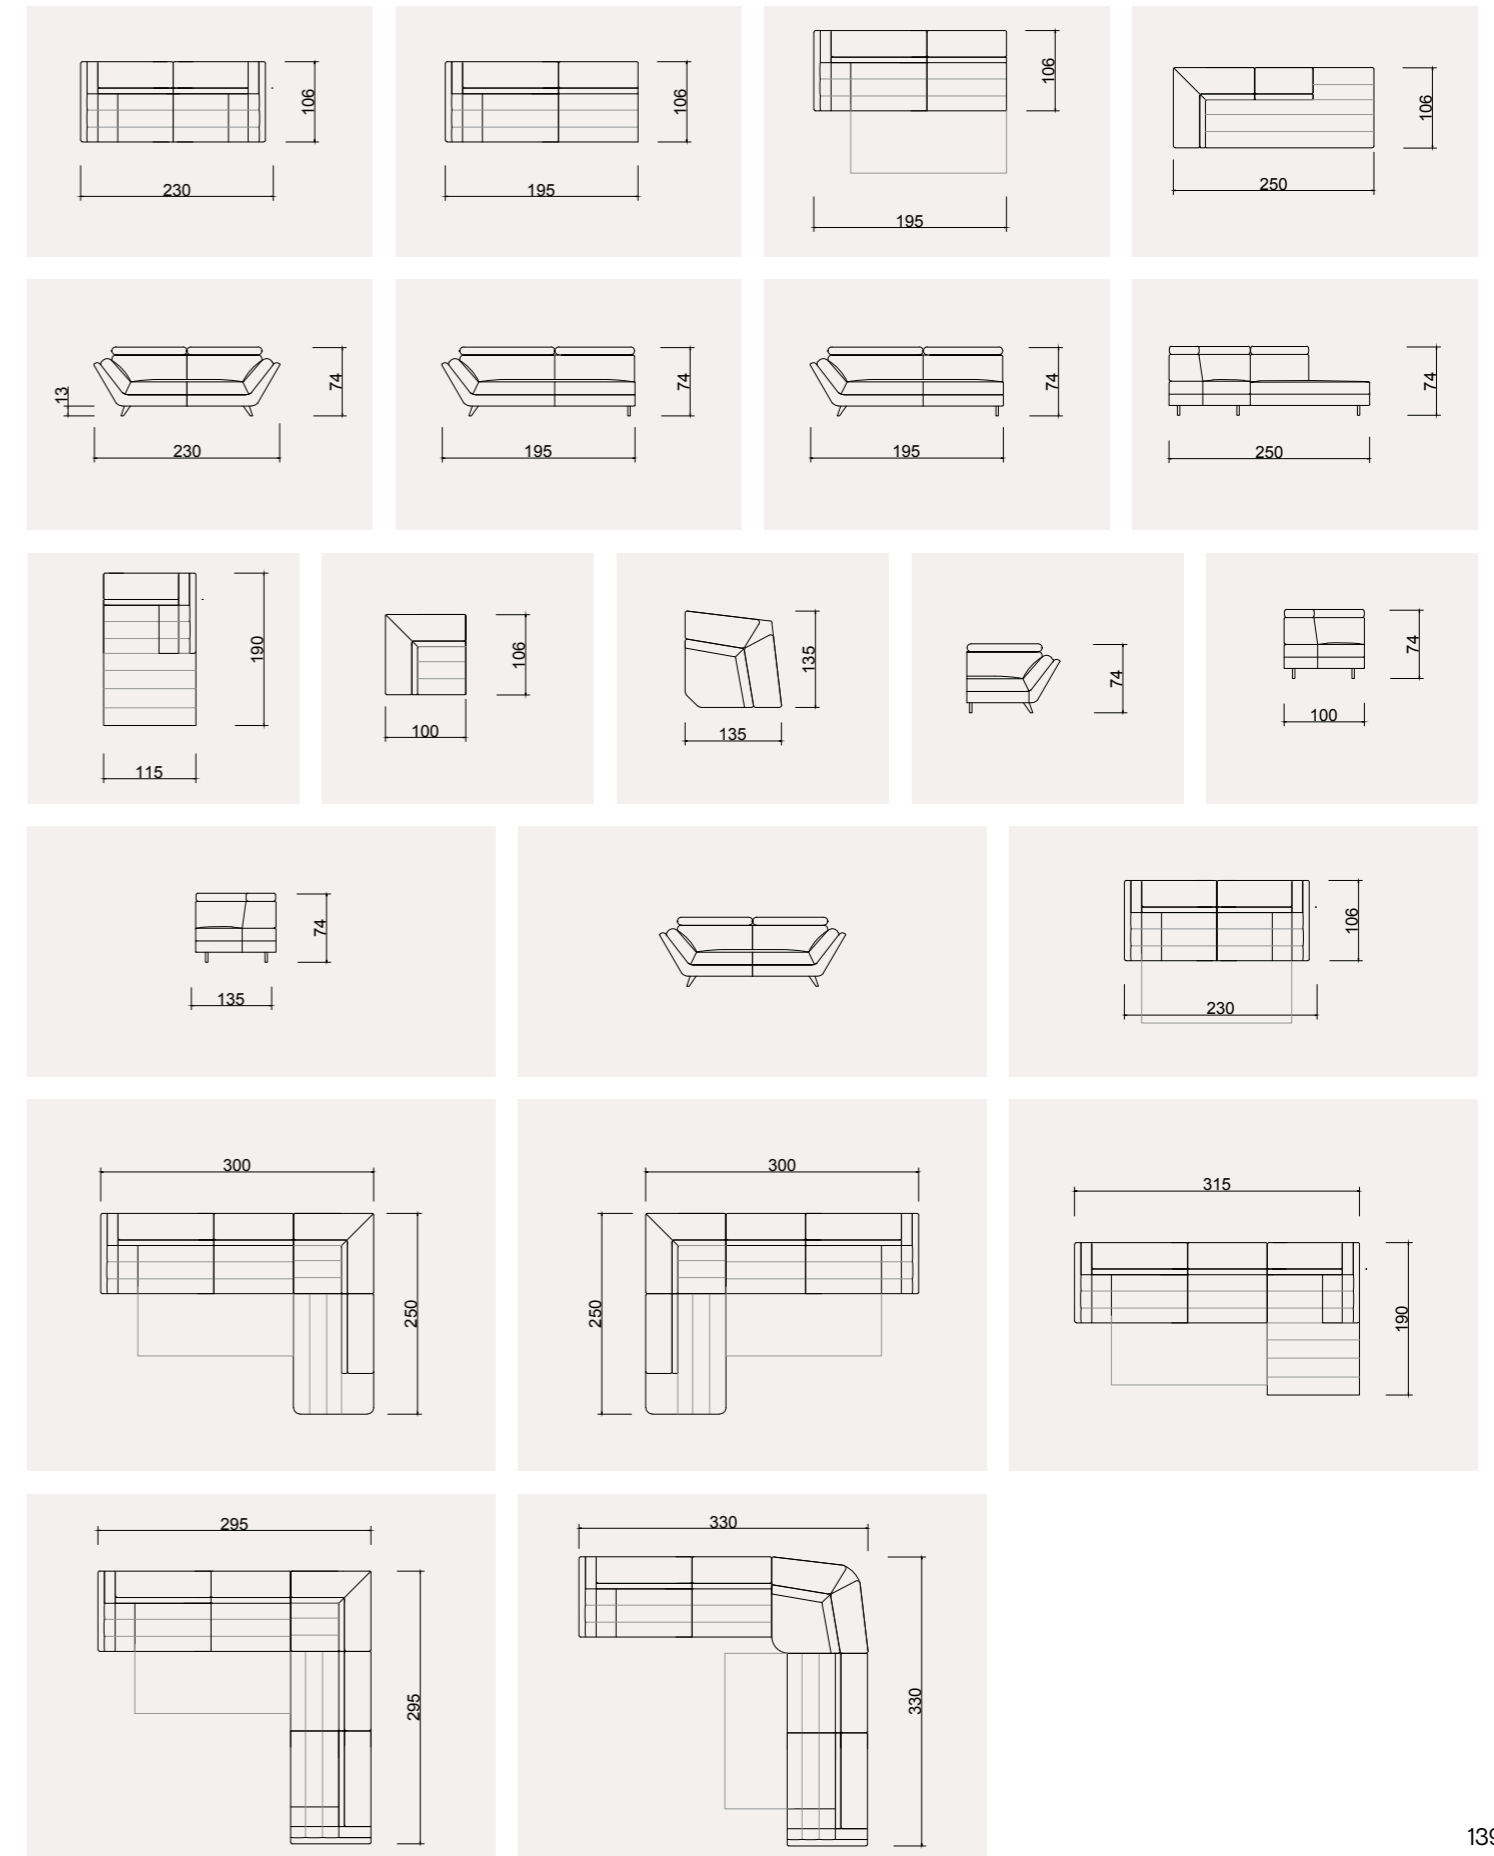

EFTELYA CORNER SET

EFTELYA TECHNICAL DIMENSION DRAWINGS