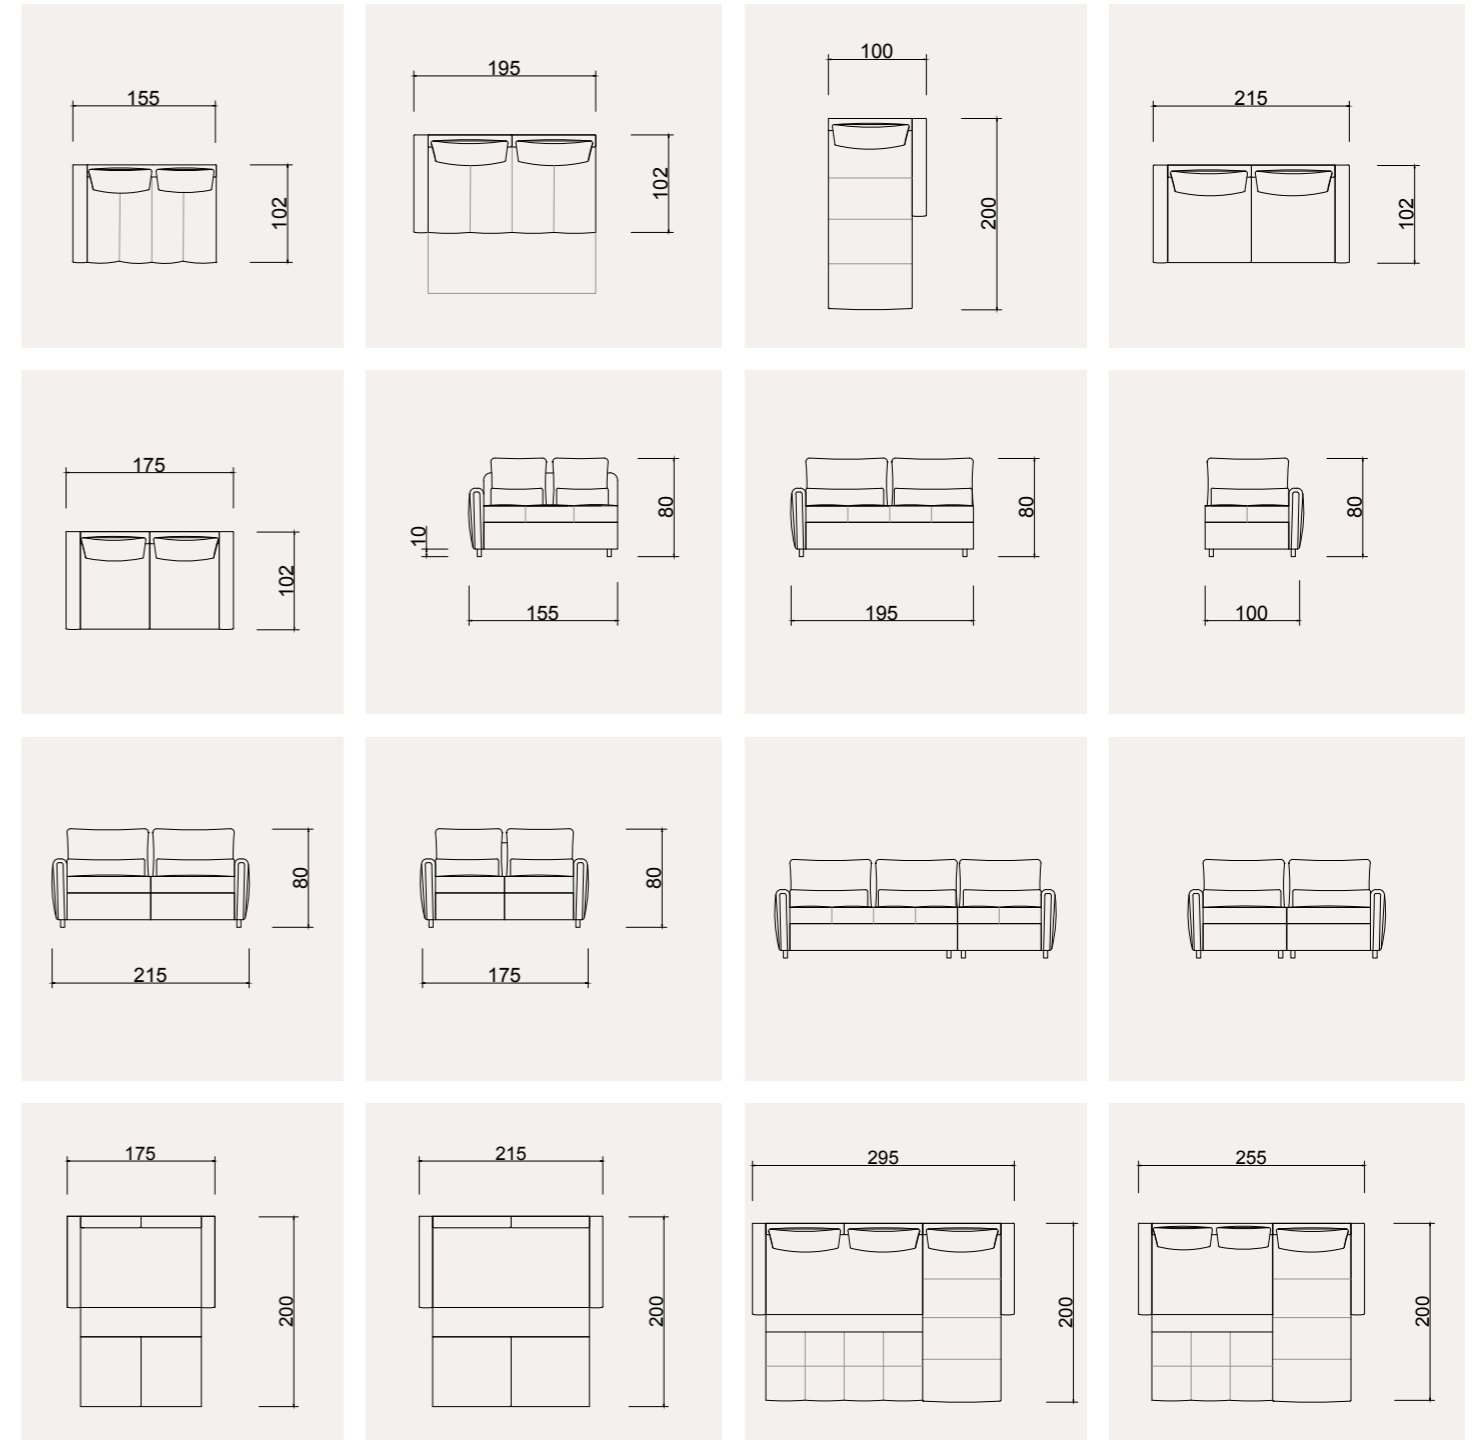

SEDİR TECHNICAL DIMENSION DRAWINGS