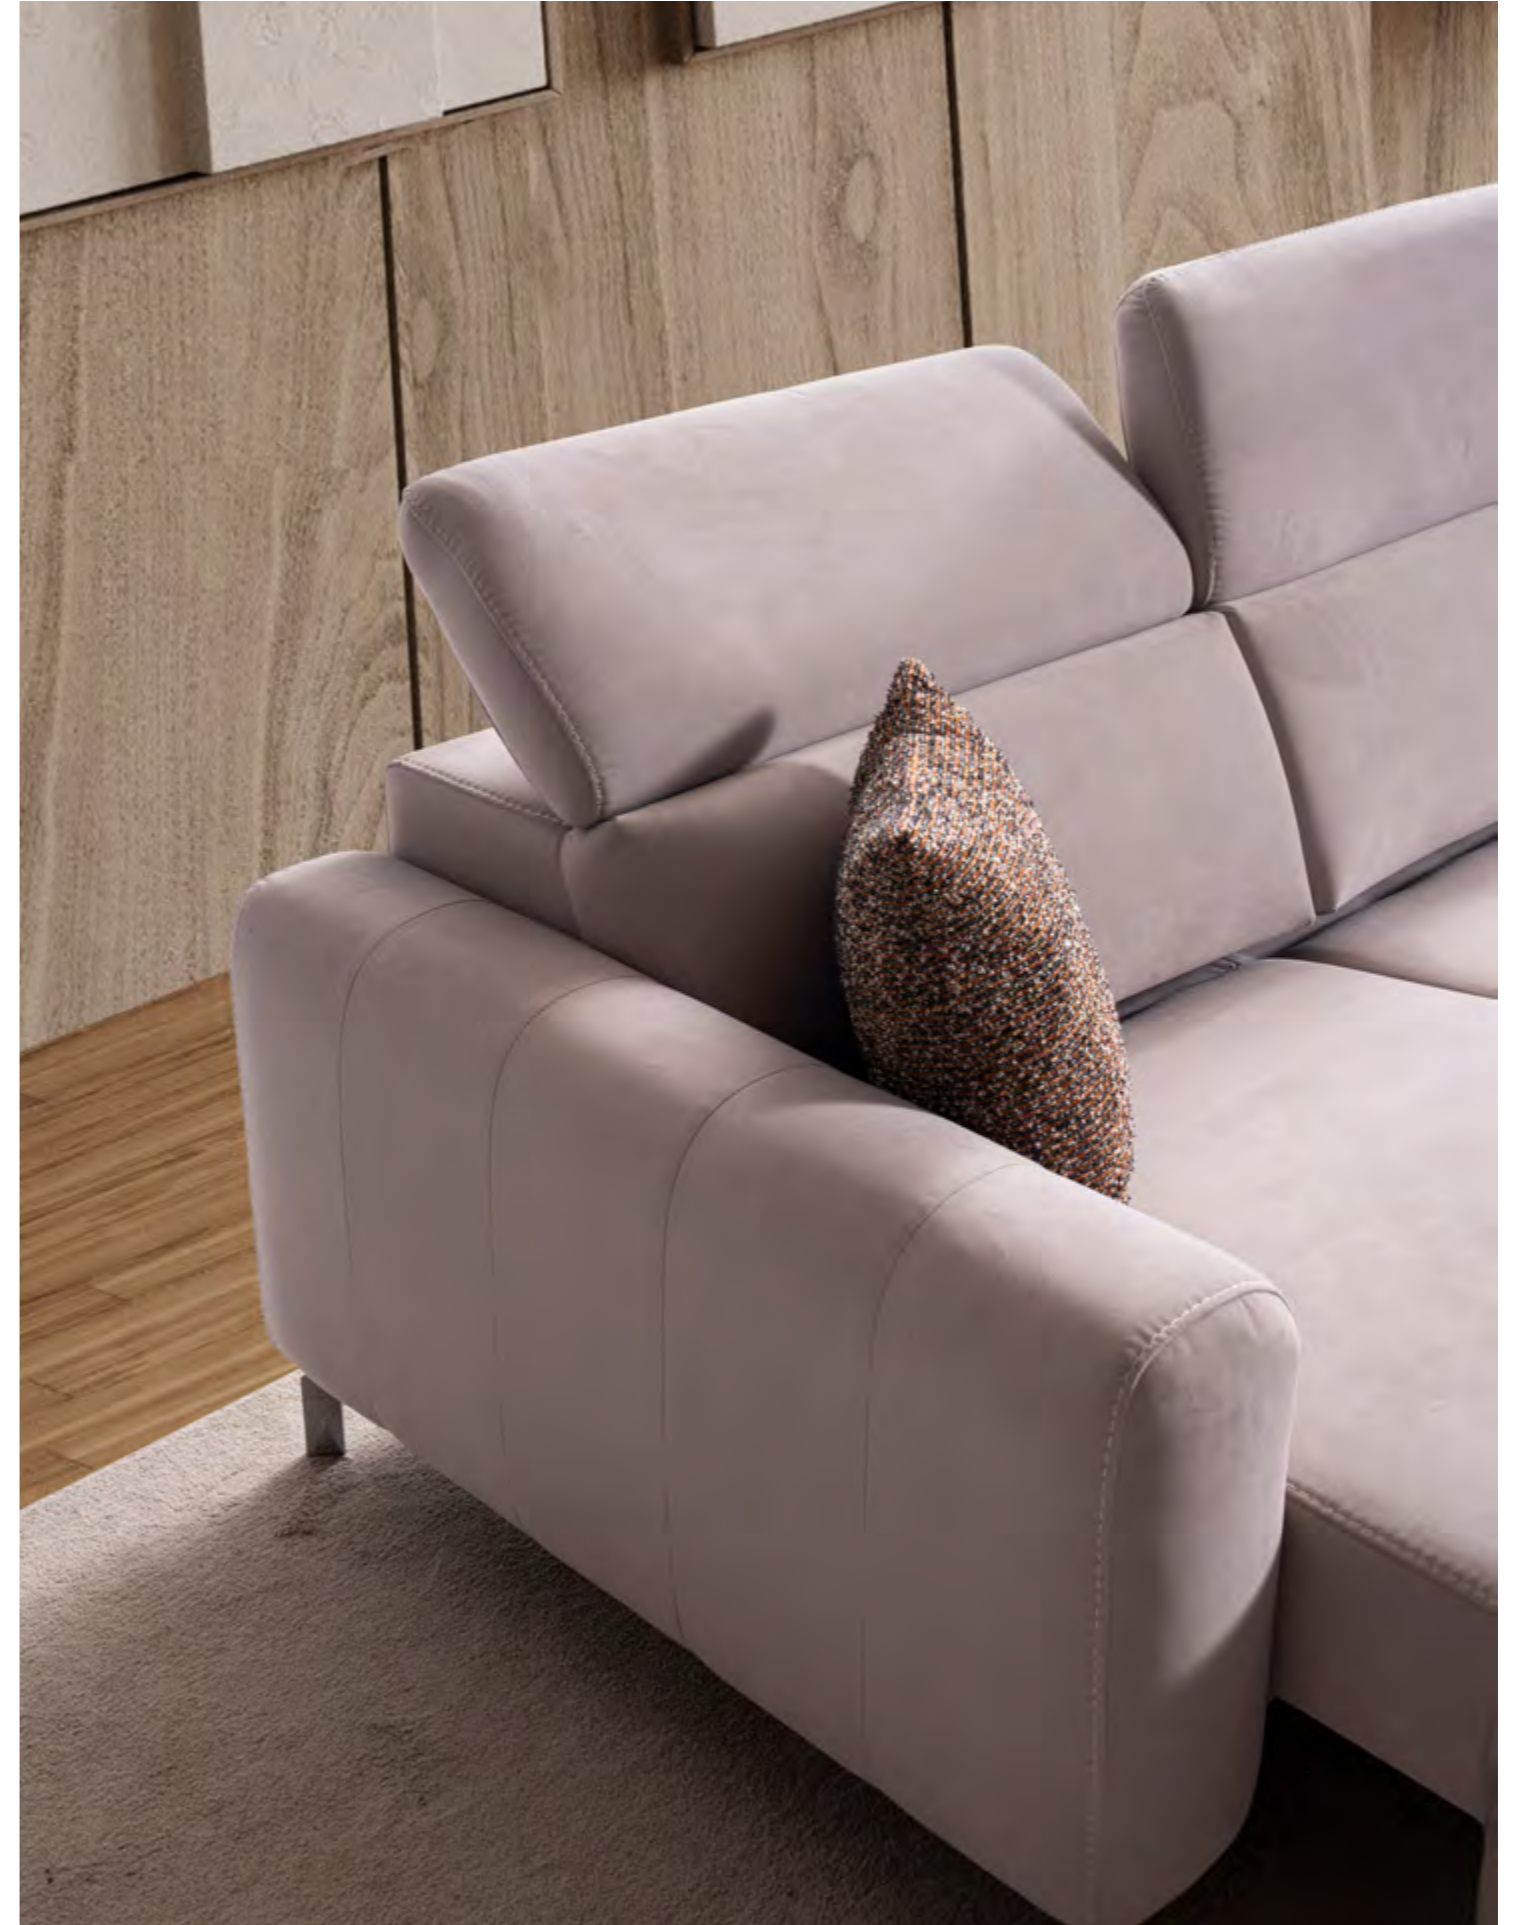

This series, which can transform into a bed when opened, also prioritizes comfort with its recliner mechanism.

BURGAZ CORNER SET

BURGAZ
TECHNICAL DIMENSION DRAWINGS

Rustik Corner

The Rustic Corner brings a modern touch with classic lines to your home's atmosphere through its functional design. This corner set will redefine your living space, helping you create a comfortable and stylish area.