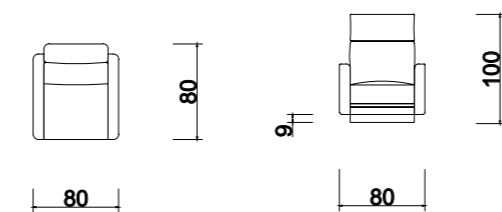

Inviting extraordinary combinations, the stunning Girit...

Add dynamism and style to your home with vibrant and energetic colors. This special design not only offers comfortable seating but also infuses your room with vitality and a striking atmosphere. Whether you're reading a book, watching a movie, or simply relaxing, the Girit armchair with recliners will accompany you in style.