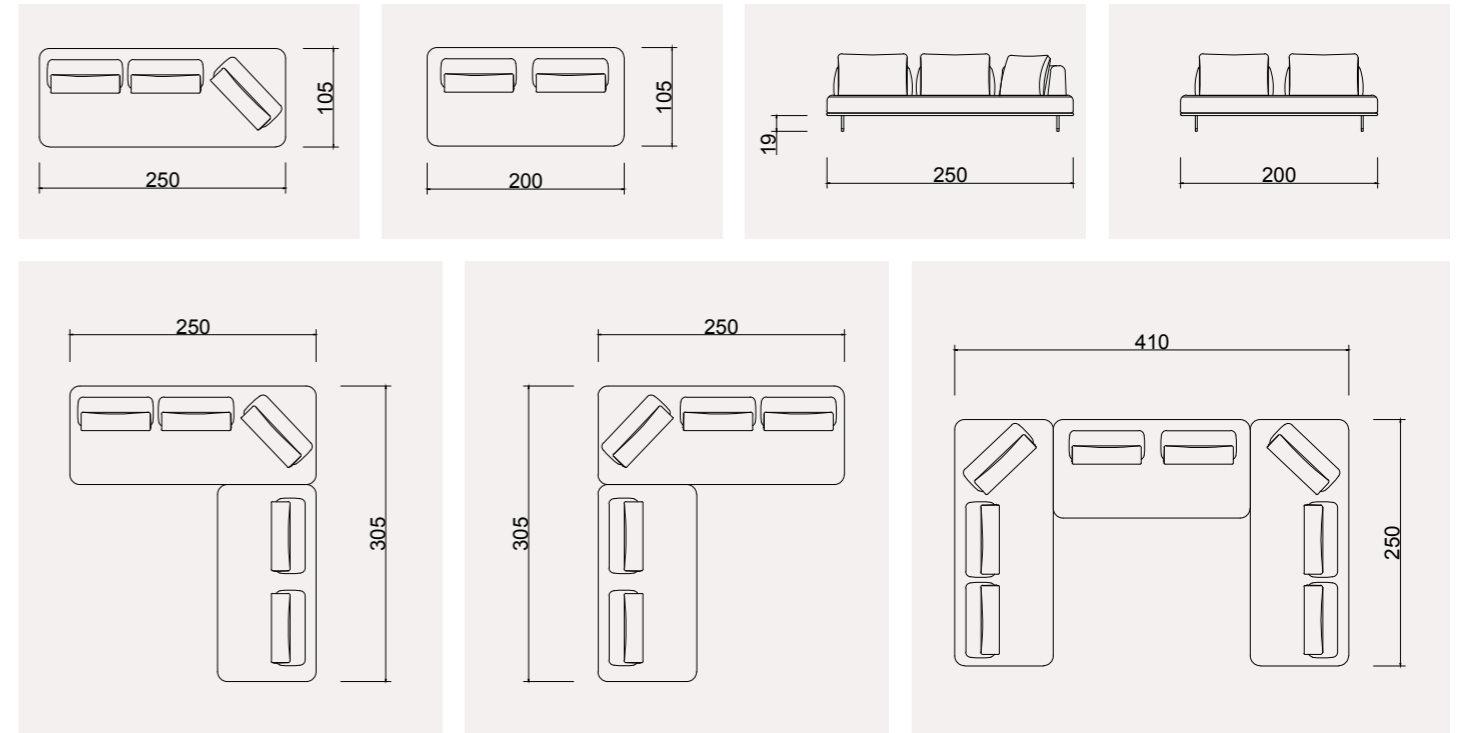

RÜYA

TECHNICAL DIMENSION DRAWINGS

Uludağ Corner

Crafted for those seeking the pinnacle of comfort, the Uludağ Corner is a meticulously designed set with attention to every fine detail. The impeccable craftsmanship of the seaters particularly shines through in the stitching details.