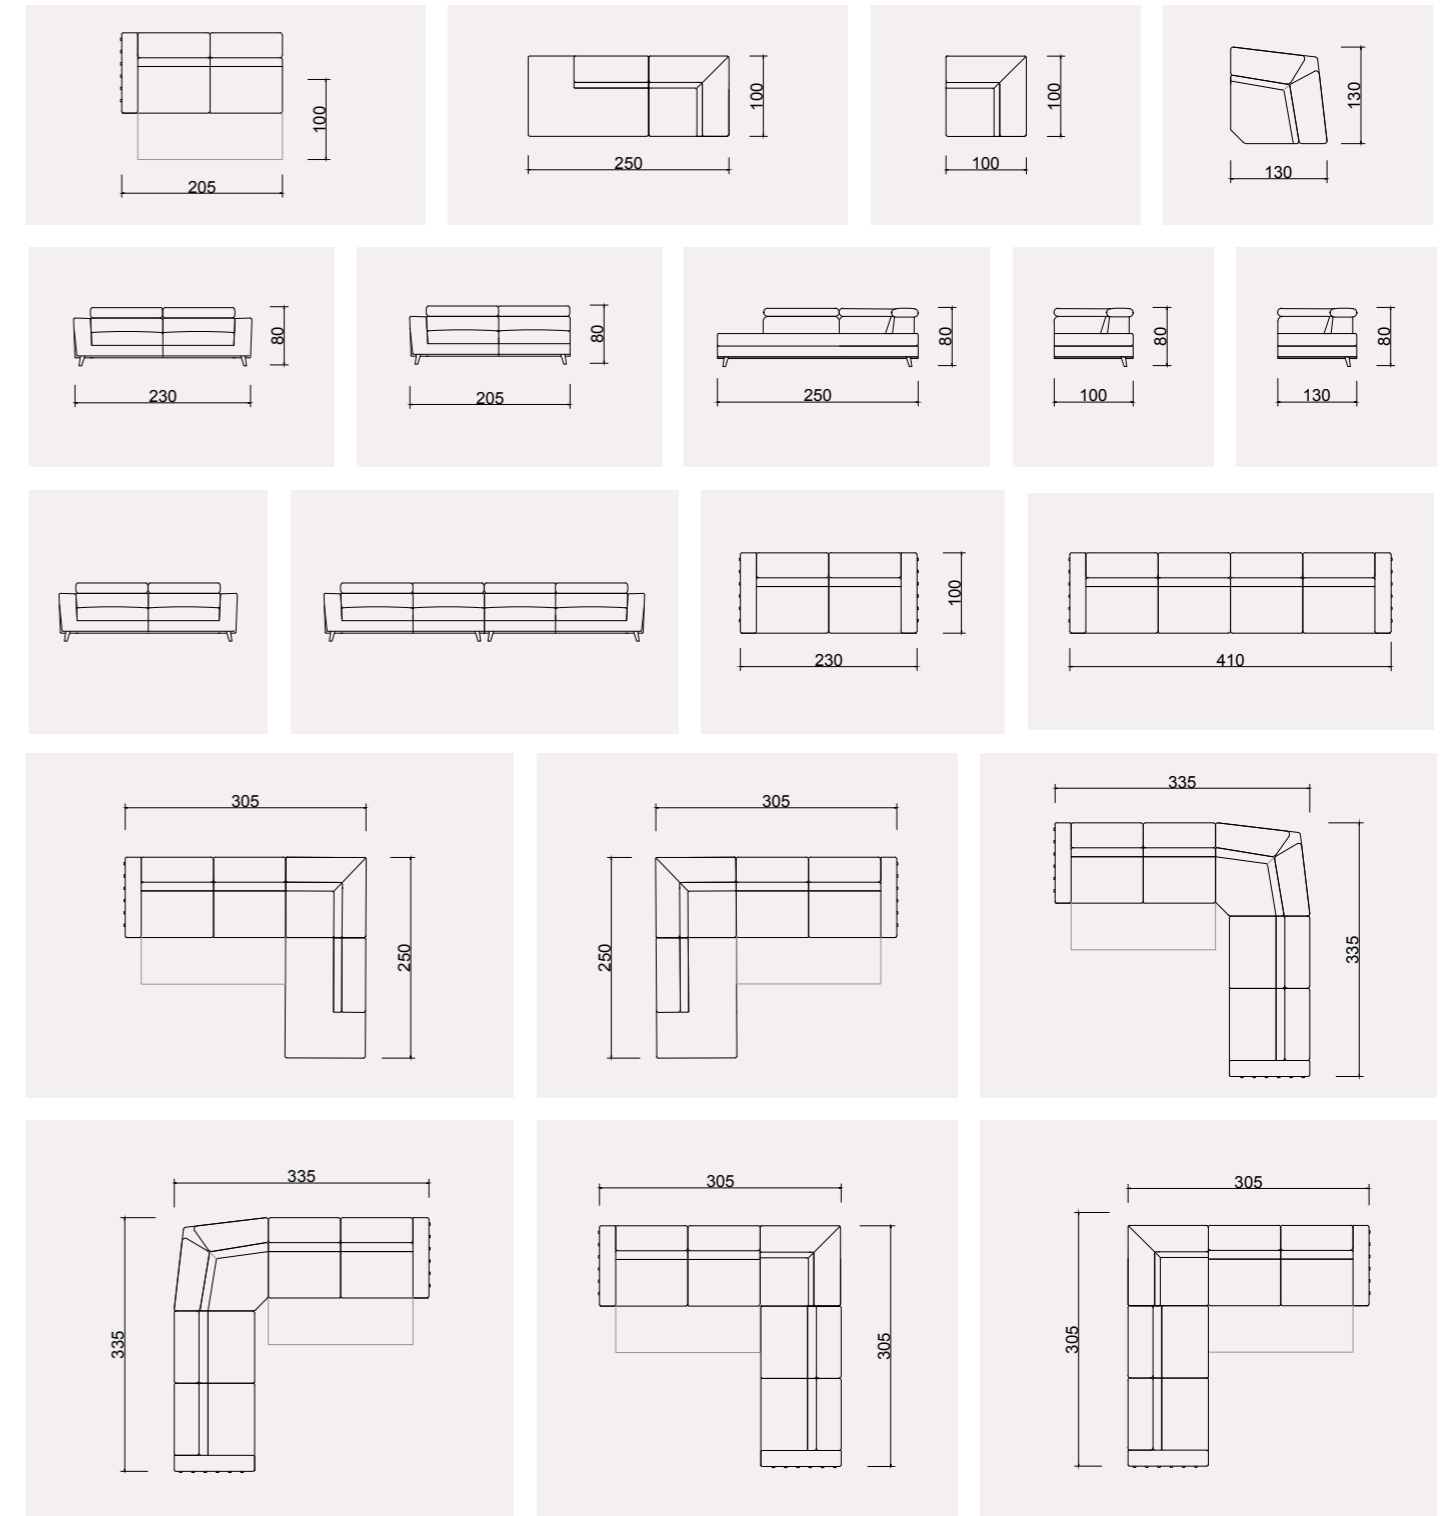

2024 COLLECTION

HÜNKAR CORNER SET

The softness of suede fabric harmonized with the warmth of wood.

The adjustable angled headrests add ergonomic details to this corner, offering you a unique experience.

HÜNKAR
TECHNICAL DIMENSION DRAWINGS