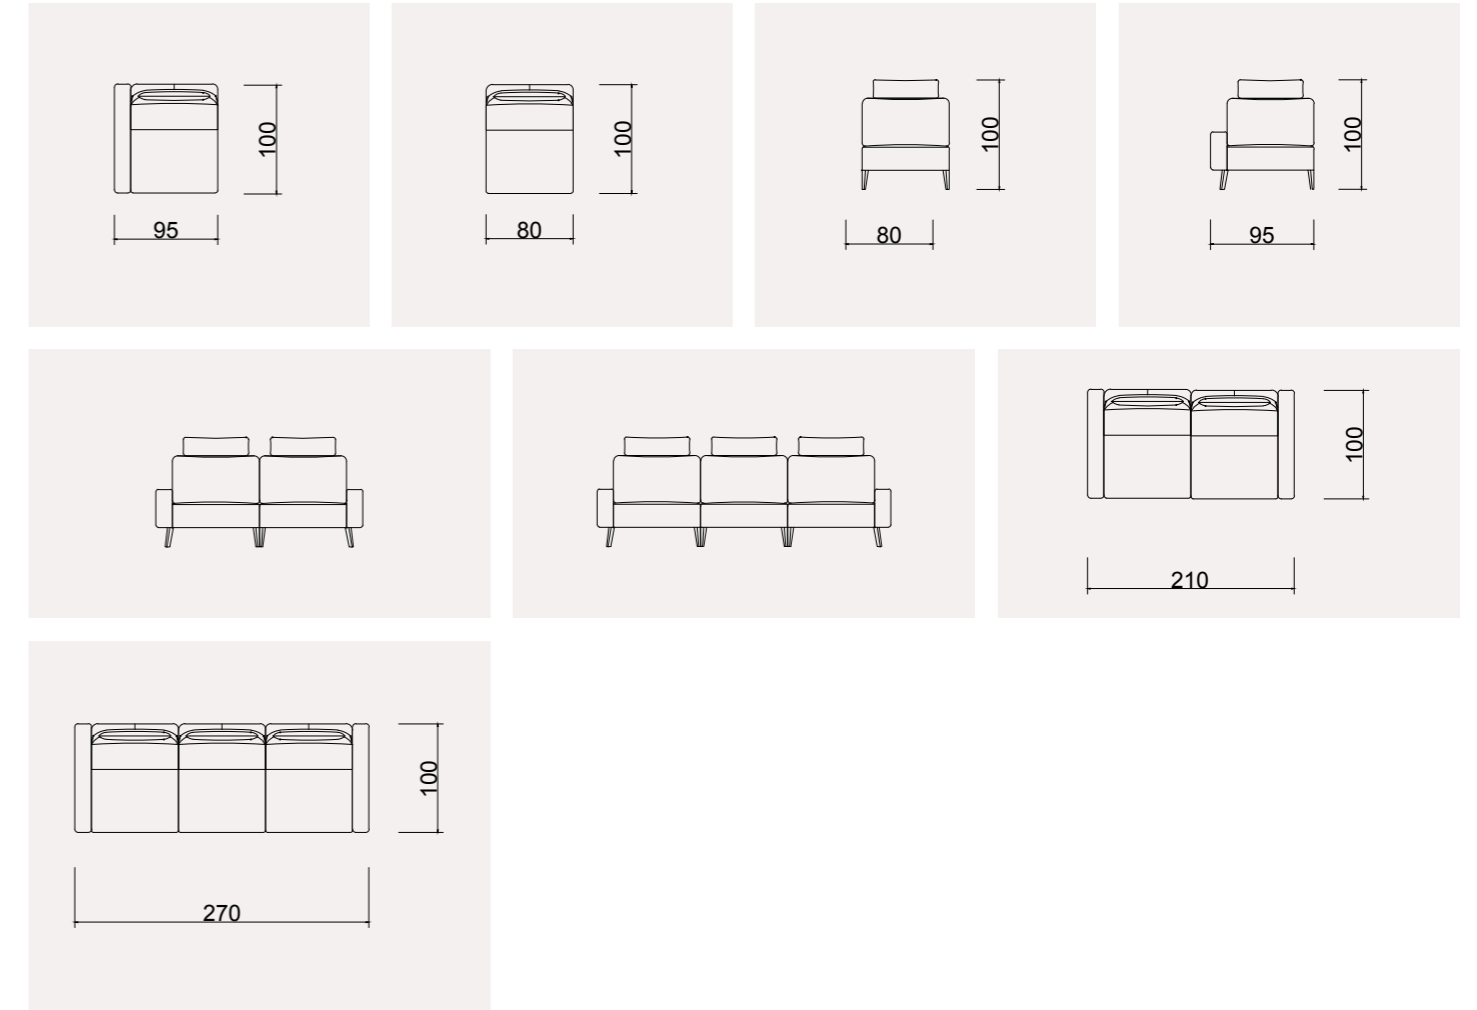

GÖYNÜK
TECHNICAL DIMENSION DRAWINGS