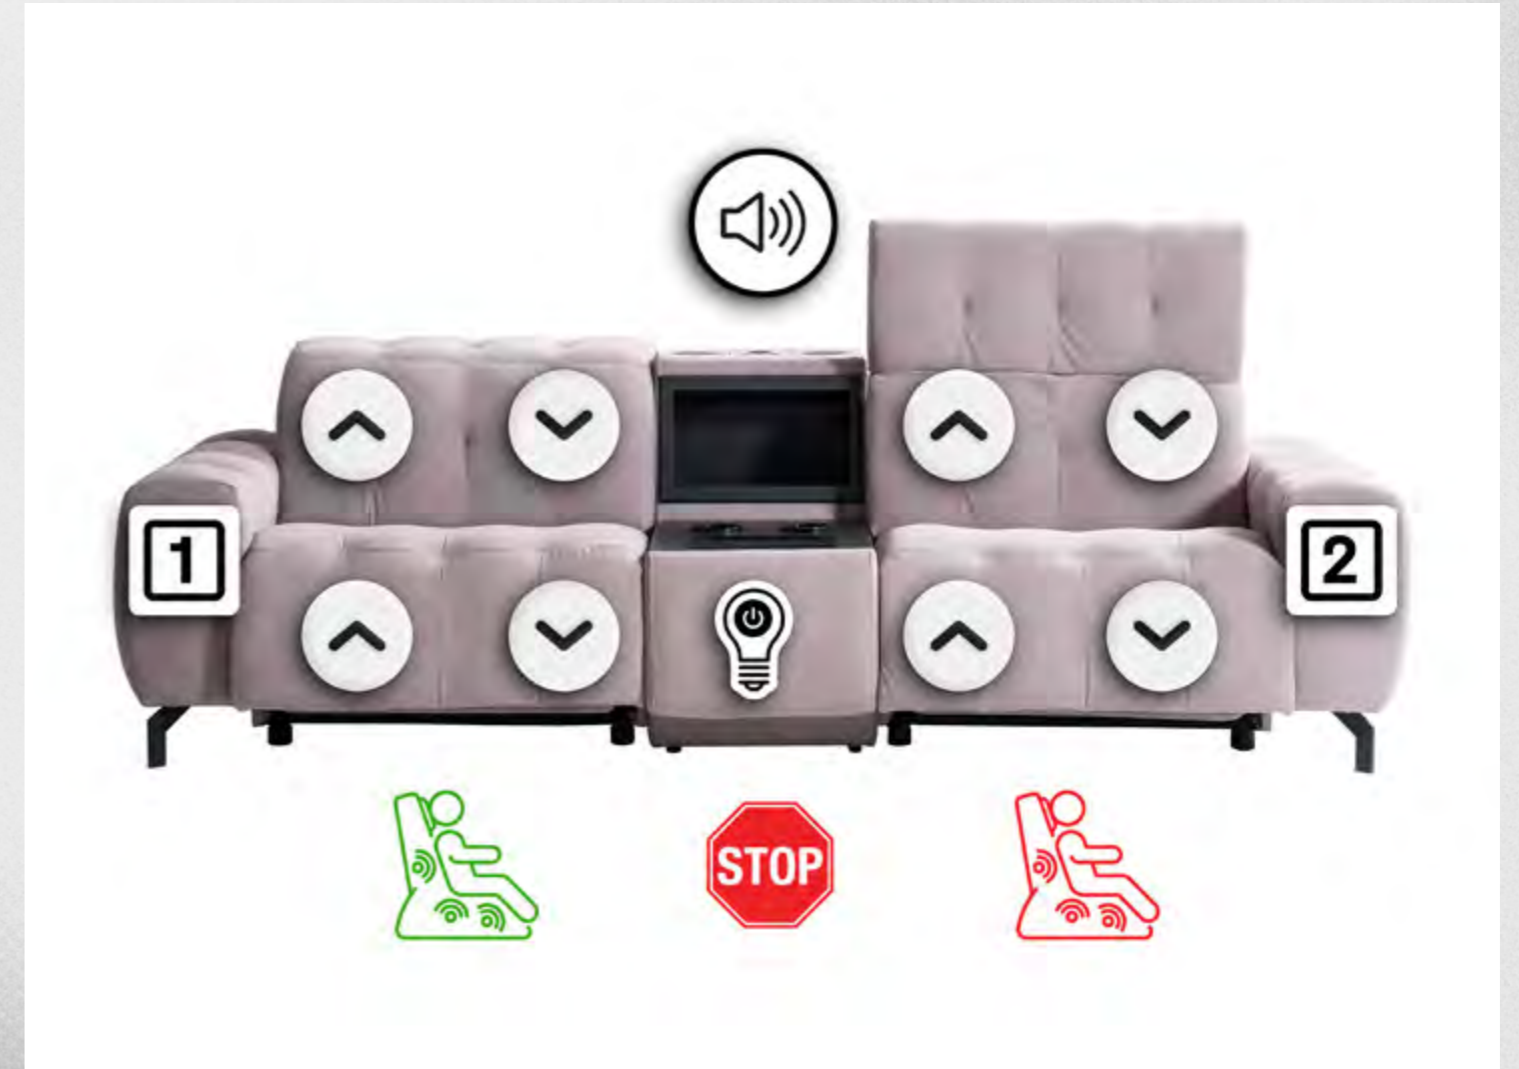

Experience the joy of the three-level vibration massage feature and music system with the tablet control panel located on the console. Enhance this experience with its special cup holder.

SAFİR LIVING ROOM SET

Recliner mechanism control panel

Lighting control

On and off controller for the mechanisms on left and right

Massage stopper

Audio system control

Massaging mechanism that can be increased 3 levels

Experience the unique harmony of elegance and comfort...