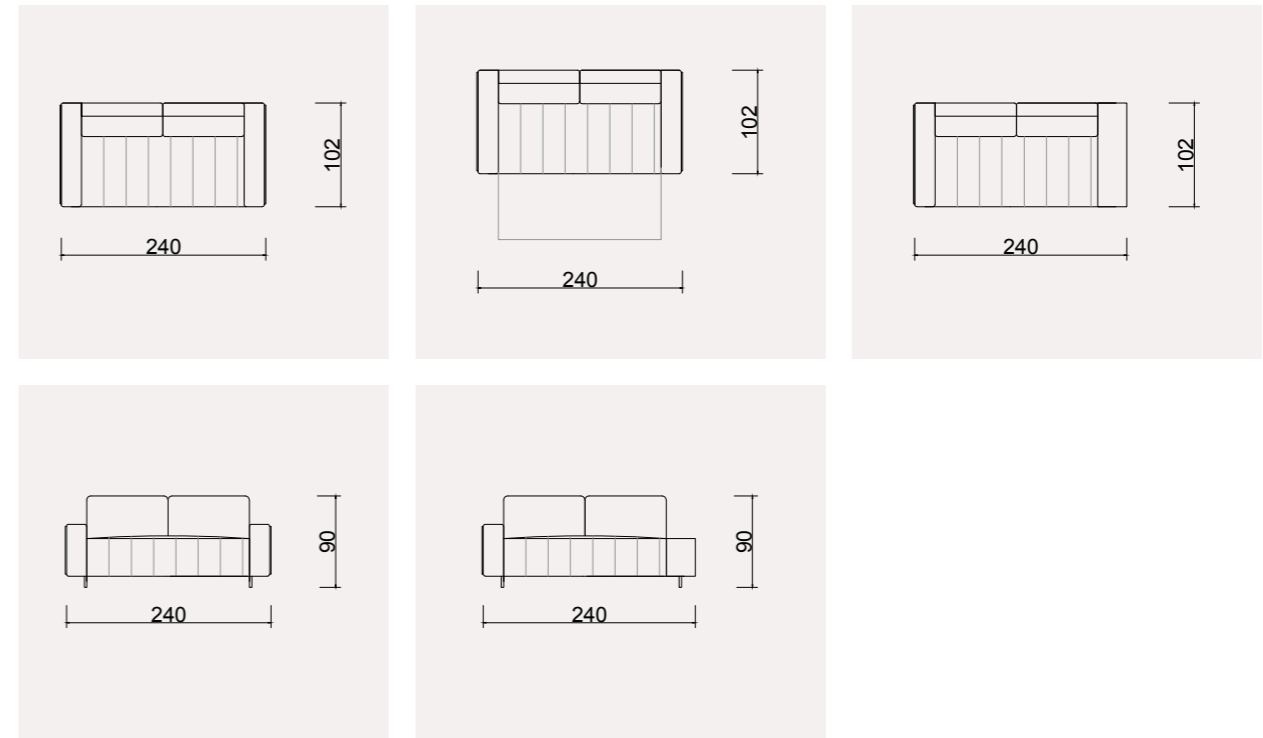

ŞELELE LIVING ROOM SET

ŞELELE
TECHNICAL DIMENSION DRAWINGS

An aesthetic complement adorned with elegant details!

While embodying the elegance of minimalism with its corner form, Waterfall enriches the atmosphere of your home with its subtle intricacies.