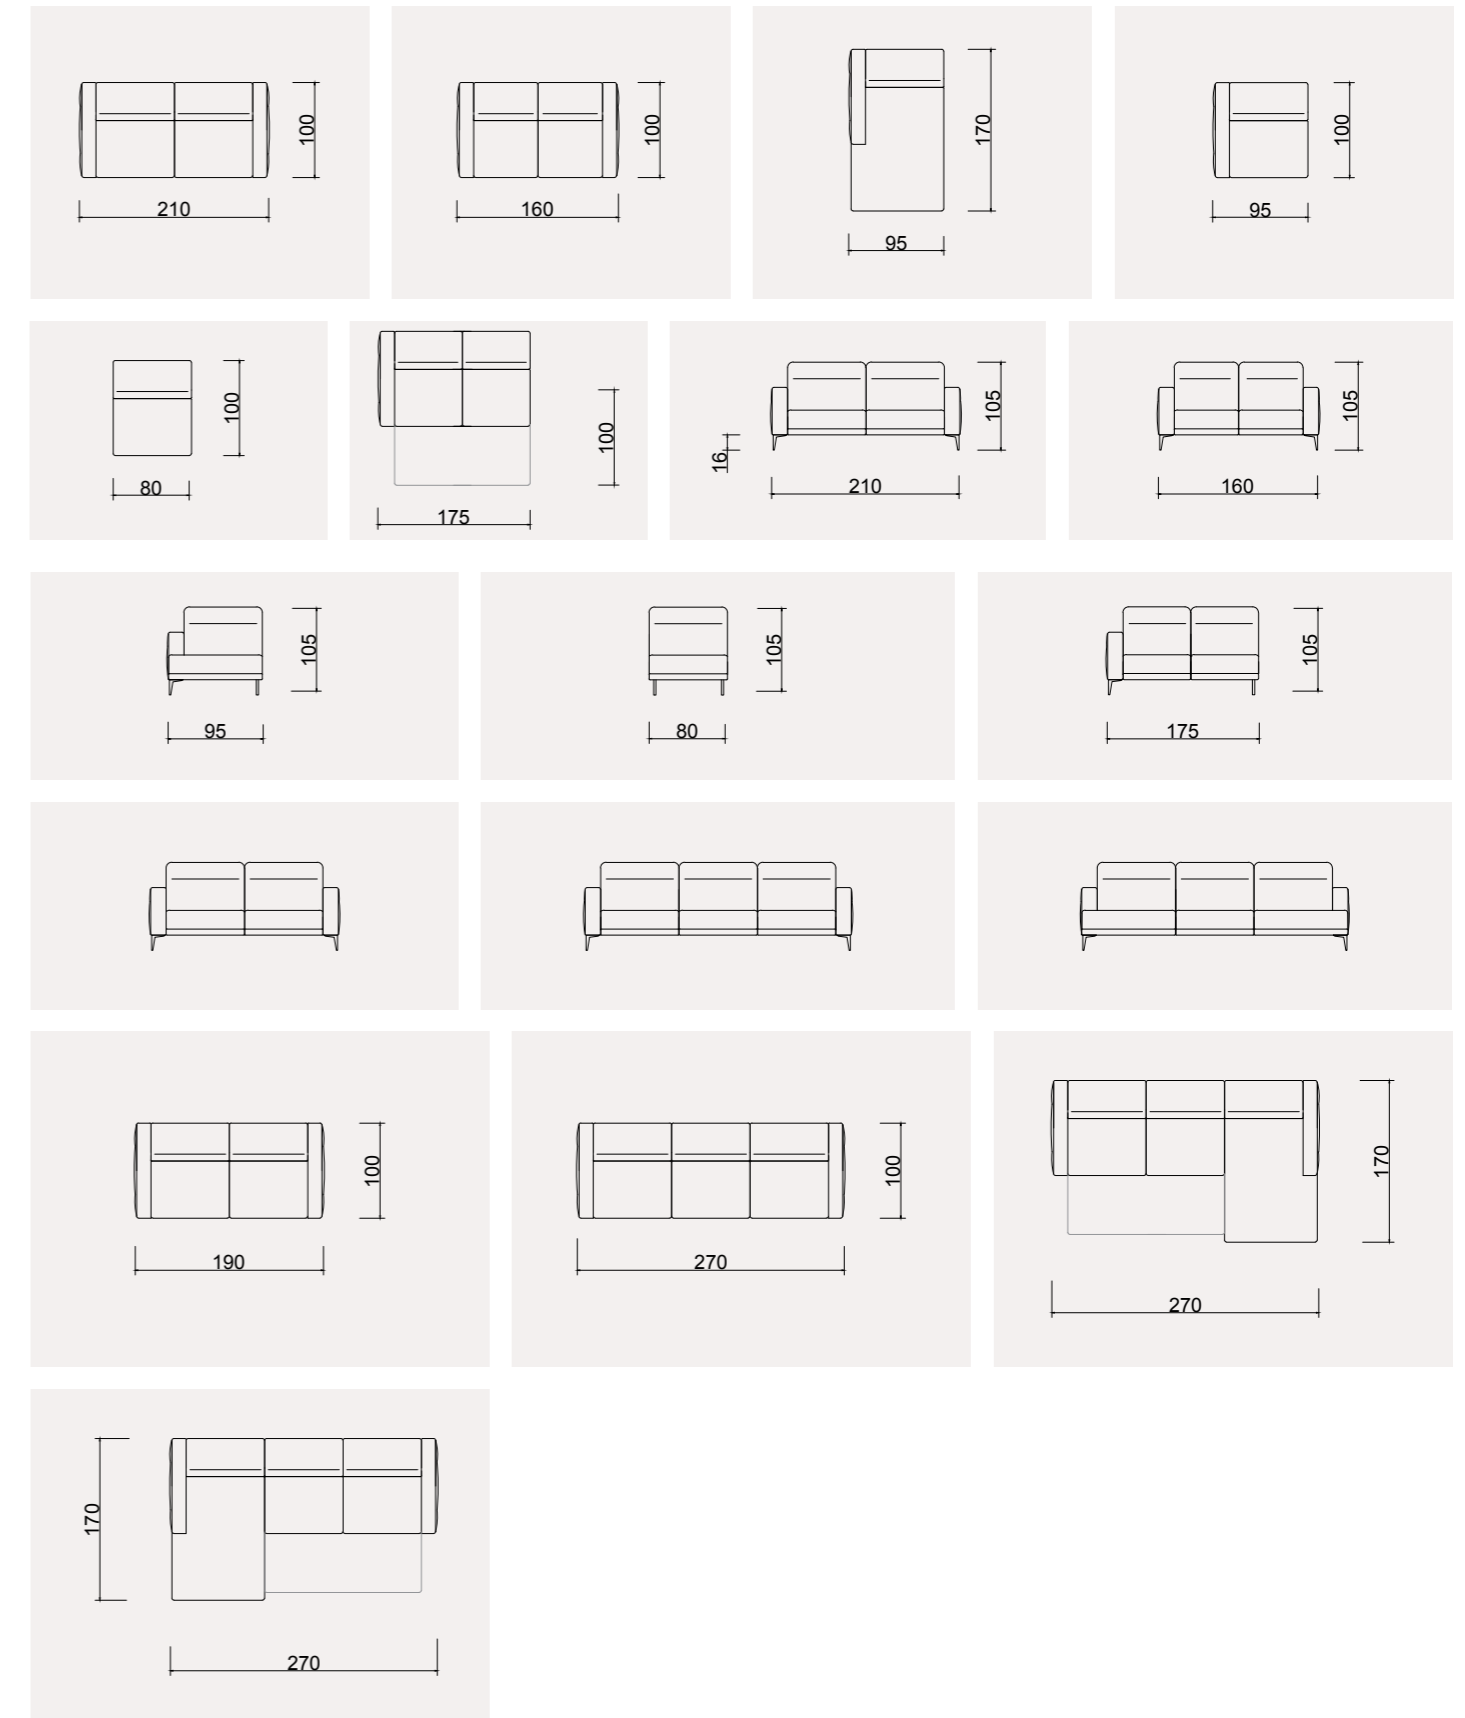

The reclining sofa design, also usable as a bed, is crafted with modules that are versatile enough for various applications.

LIMAN

TECHNICAL DIMENSION DRAWINGS

LIMAN CORNER SET

Ada Corner

An exclusive collection promising comfort, freedom, and simplicity... Bring the serenity of Seyran into your living spaces with its spacious design.