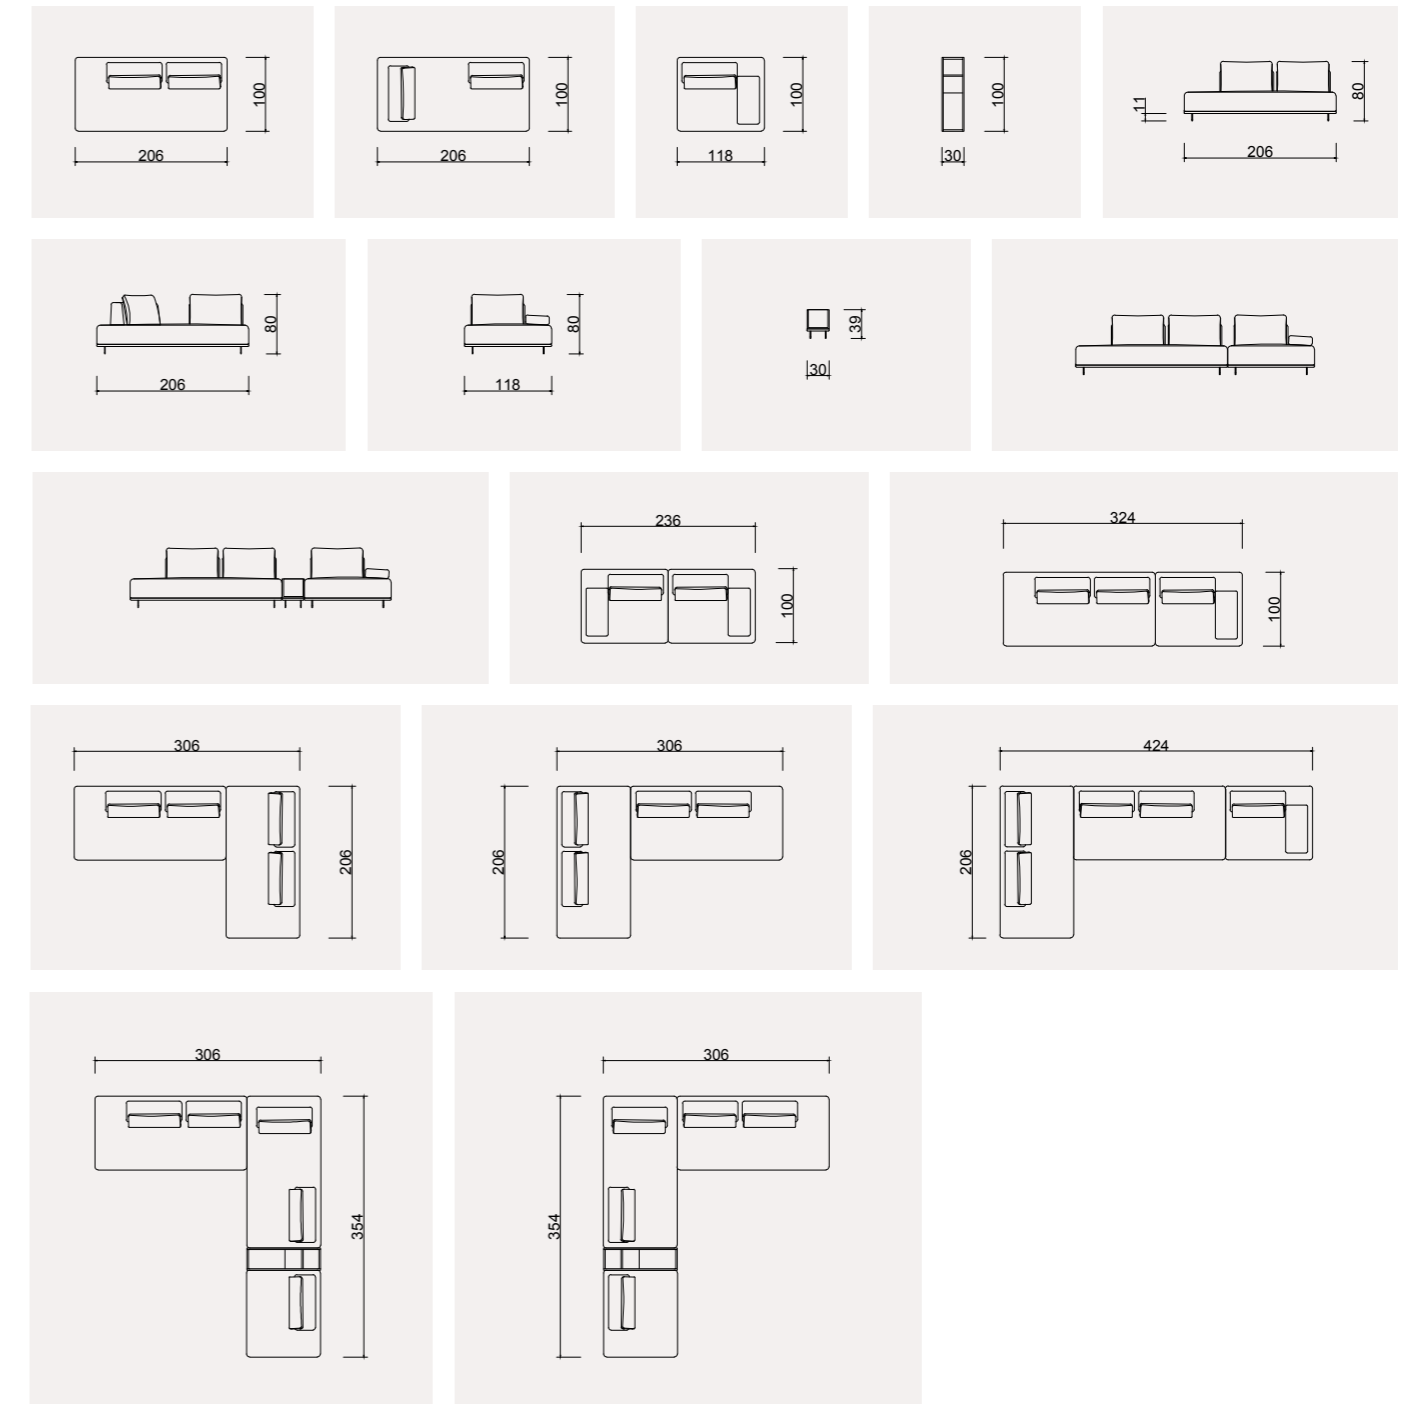

Additionally, a functional center table, crafted from the same wood, is designed in a circular tray-like appearance.

KILIS CORNER SET

KILIS

TECHNICAL DIMENSION DRAWINGS

KILIS CORNER SET

Alaçatı Corner

Get ready to experience a year-round holiday vibe in your home with this modern, energetic, and functional design. This fantastic design, which brings together the coffee table and ottoman on the same plane, will break the mold!