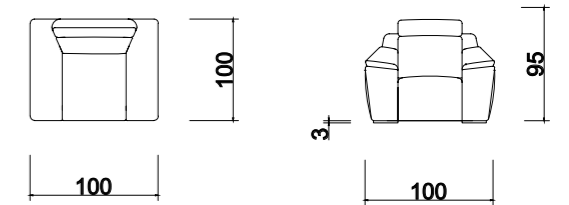

A true Dad chair...

After a tiring day, simply close your eyes, lean back, and find peace with Bambo, where you can unwind and relax.