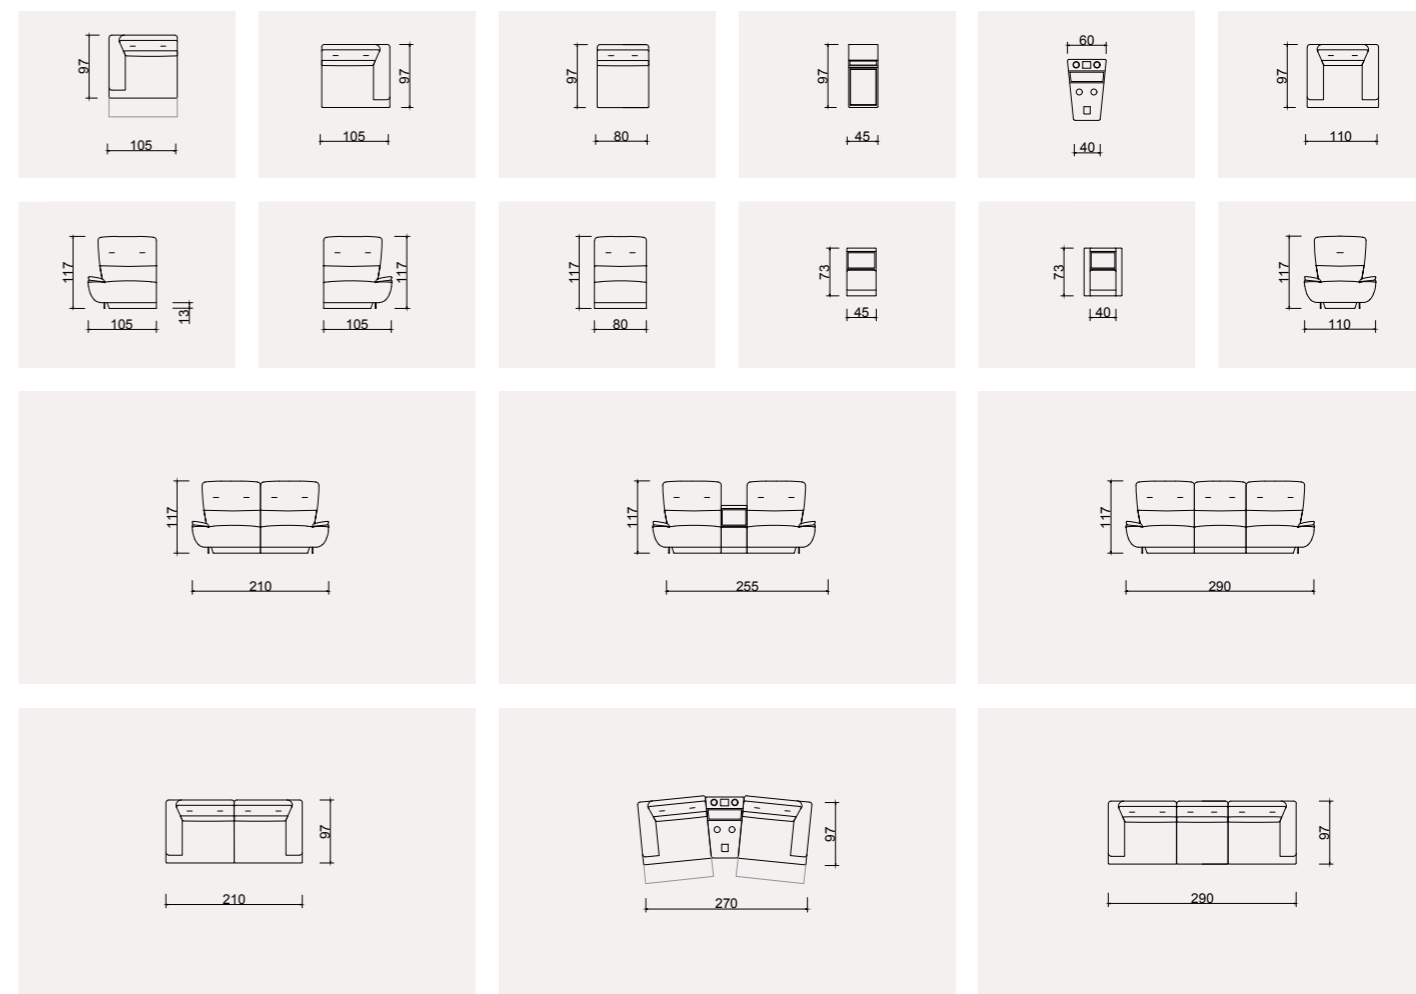

PERGE
TECHNICAL DIMENSION DRAWINGS