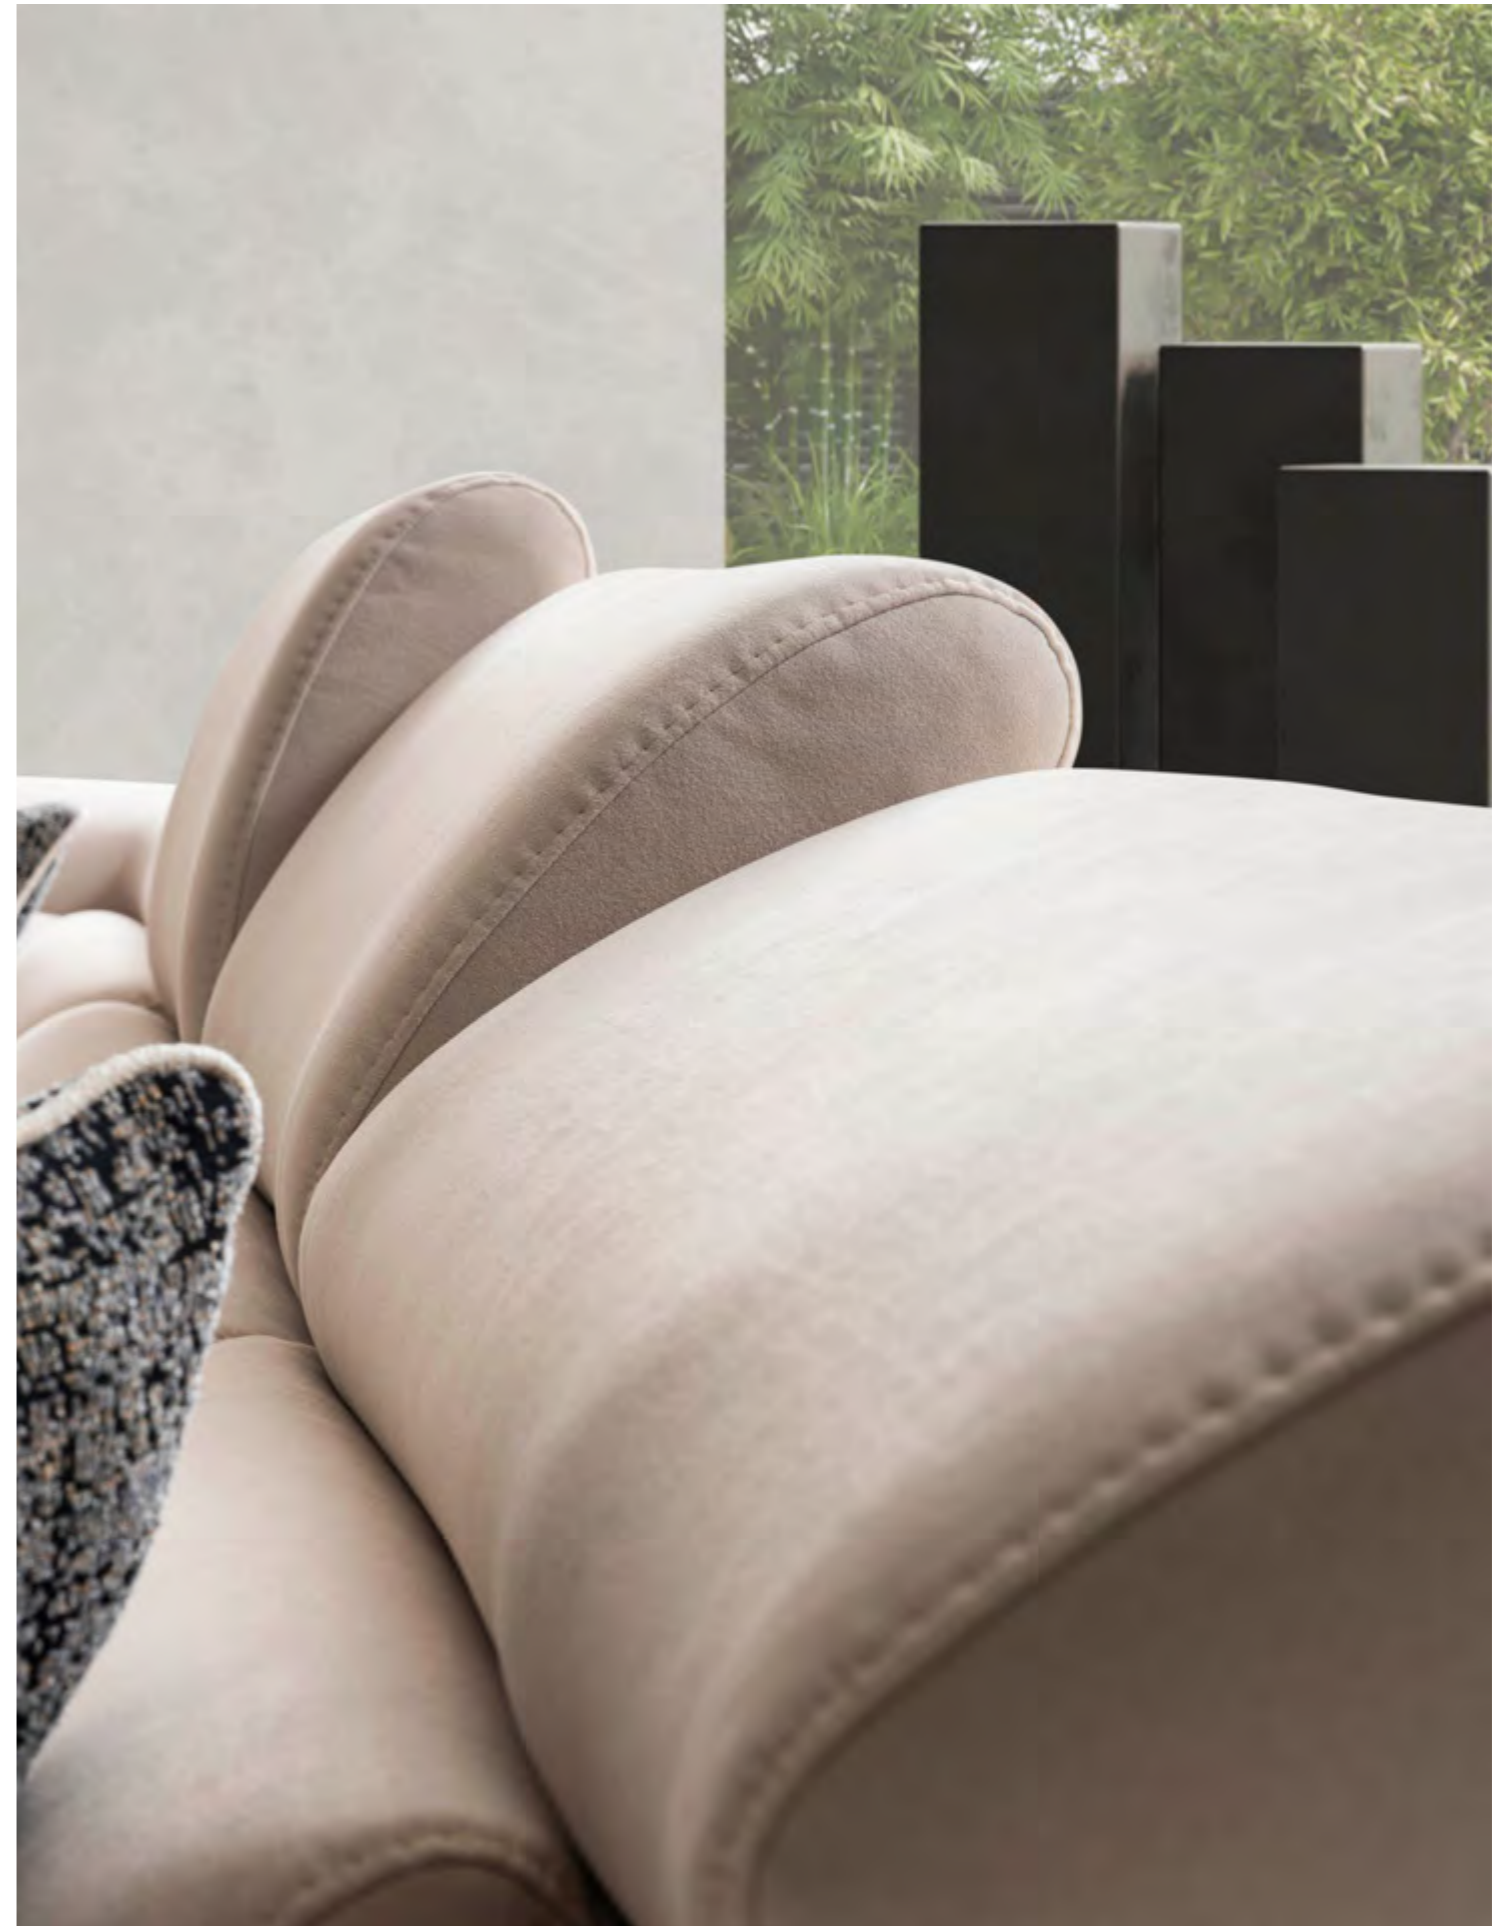

Uludağ Corner

Crafted for those seeking the pinnacle of comfort, the Uludağ Corner is a meticulously designed set with attention to every fine detail. The impeccable craftsmanship of the seaters particularly shines through in the stitching details.

2024 COLLECTION