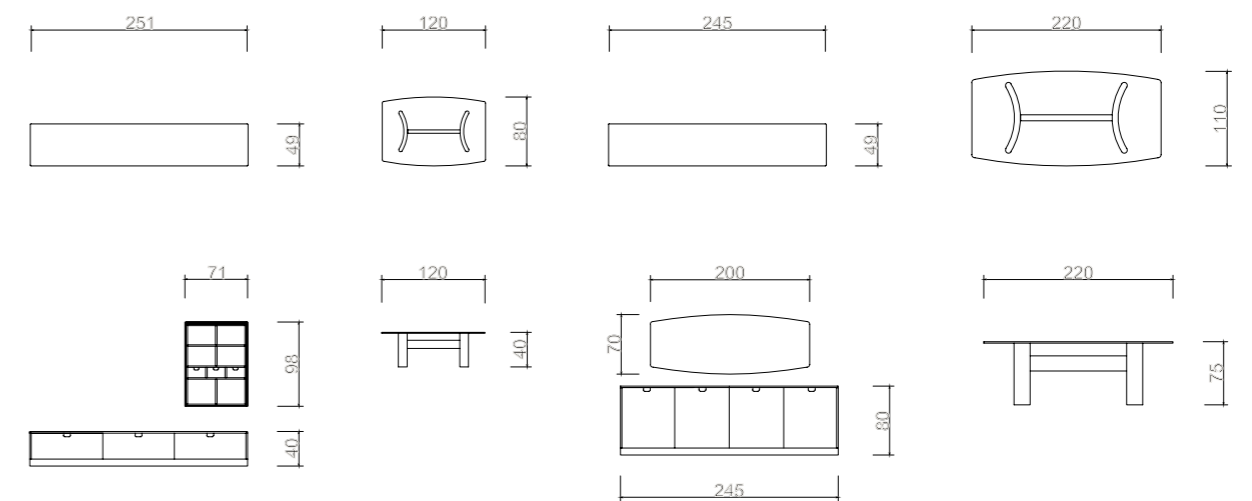

Experience the warmth of wood with the stylish and functional Napoli TV unit, which adds a captivating look to your home.

NAPOLI TV UNIT

324

325