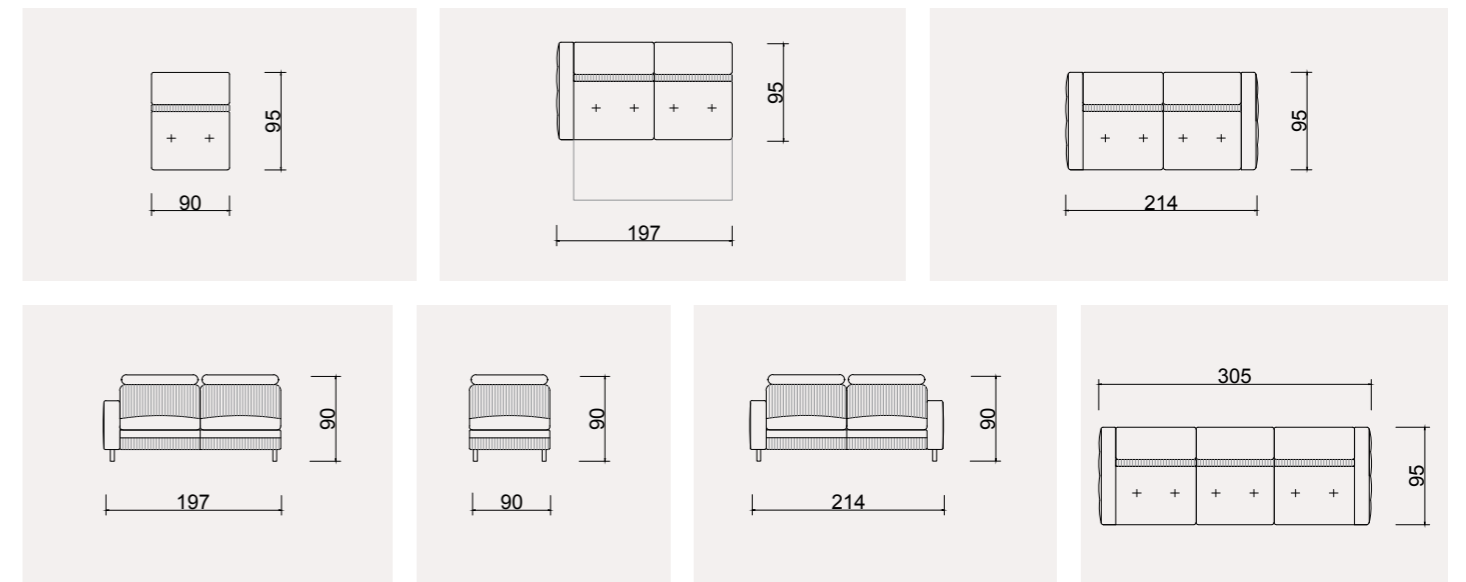

GALAKSI
TECHNICAL DIMENSION DRAWINGS

GALAKSI LIVING ROOM SET