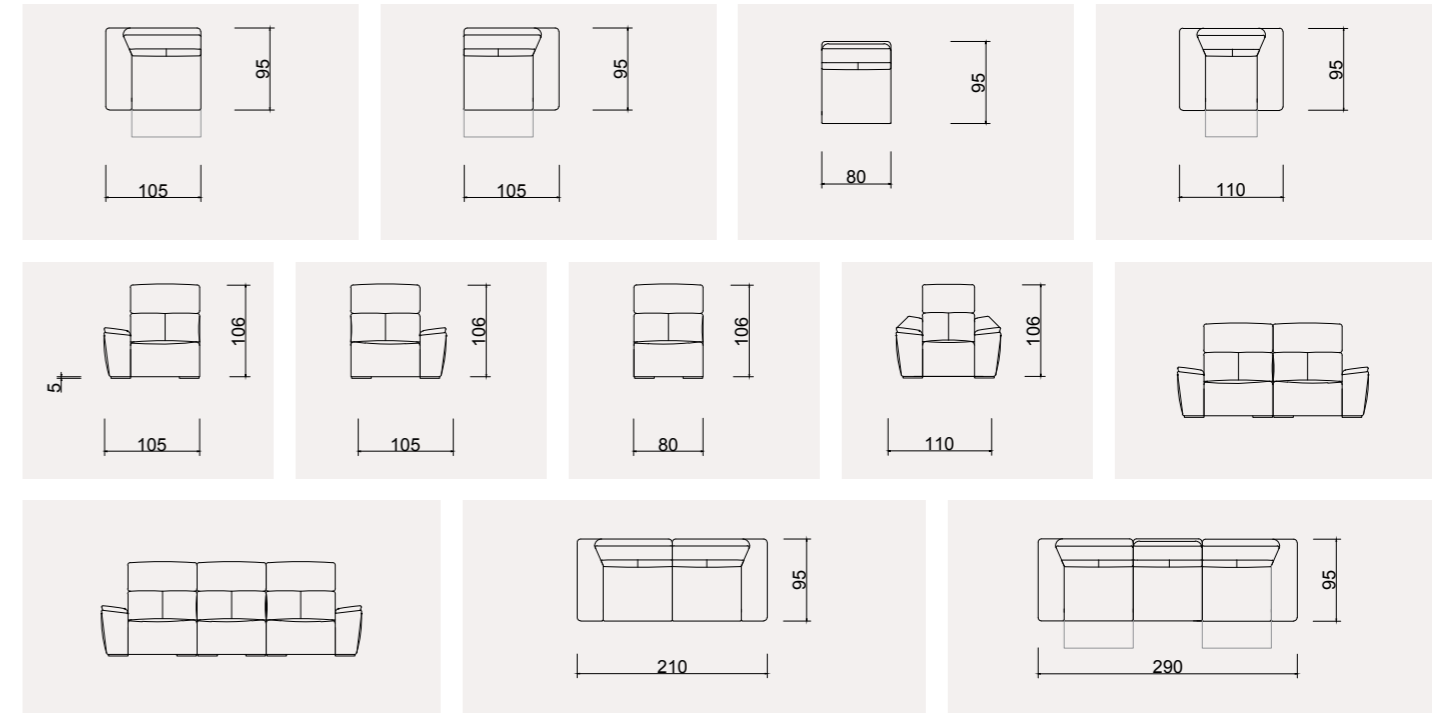

PRİŞTİNE

TECHNICAL DIMENSION DRAWINGS