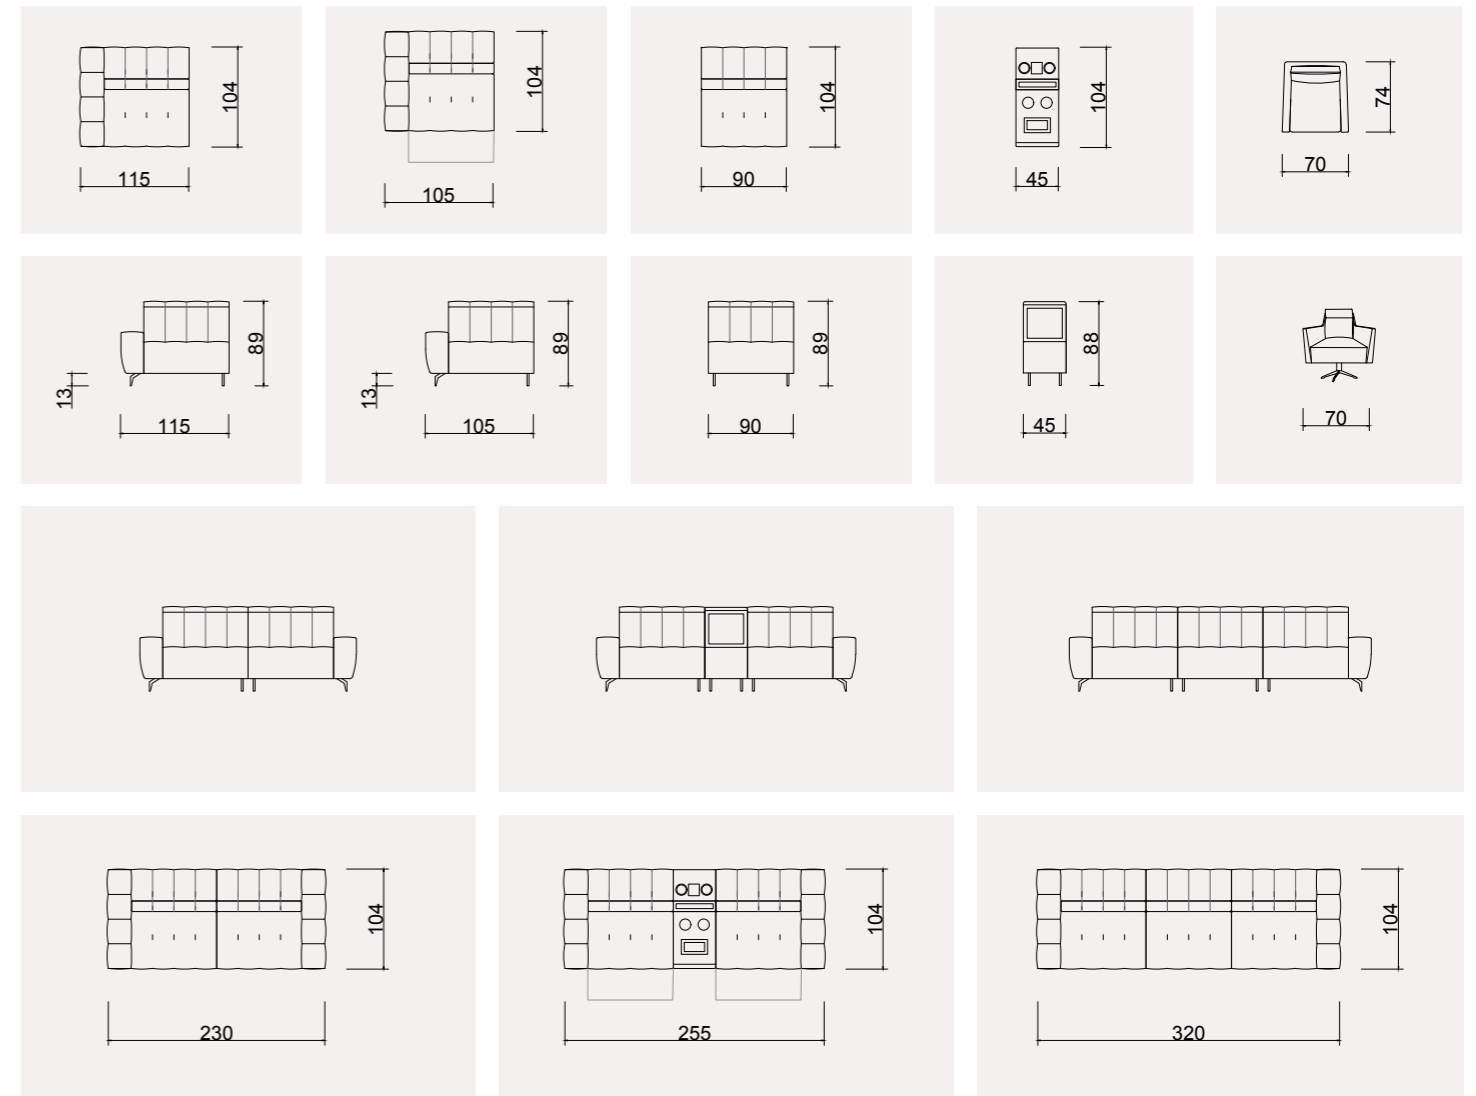

The convenience of the recliner seat, and the motorized headrest mechanism allows you to adjust your neck and head support as desired.

SAFİR LIVING ROOM SET

SAFİR
TECHNICAL DIMENSION DRAWINGS

Eftelya Living