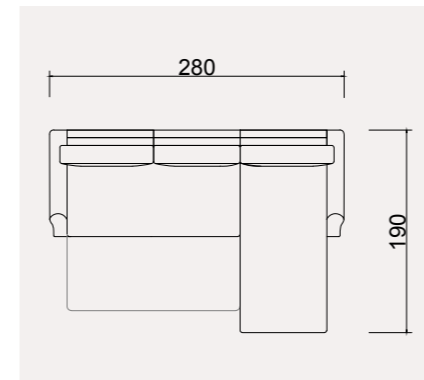

RUSTİK TECHNICAL DIMENSION DRAWINGS