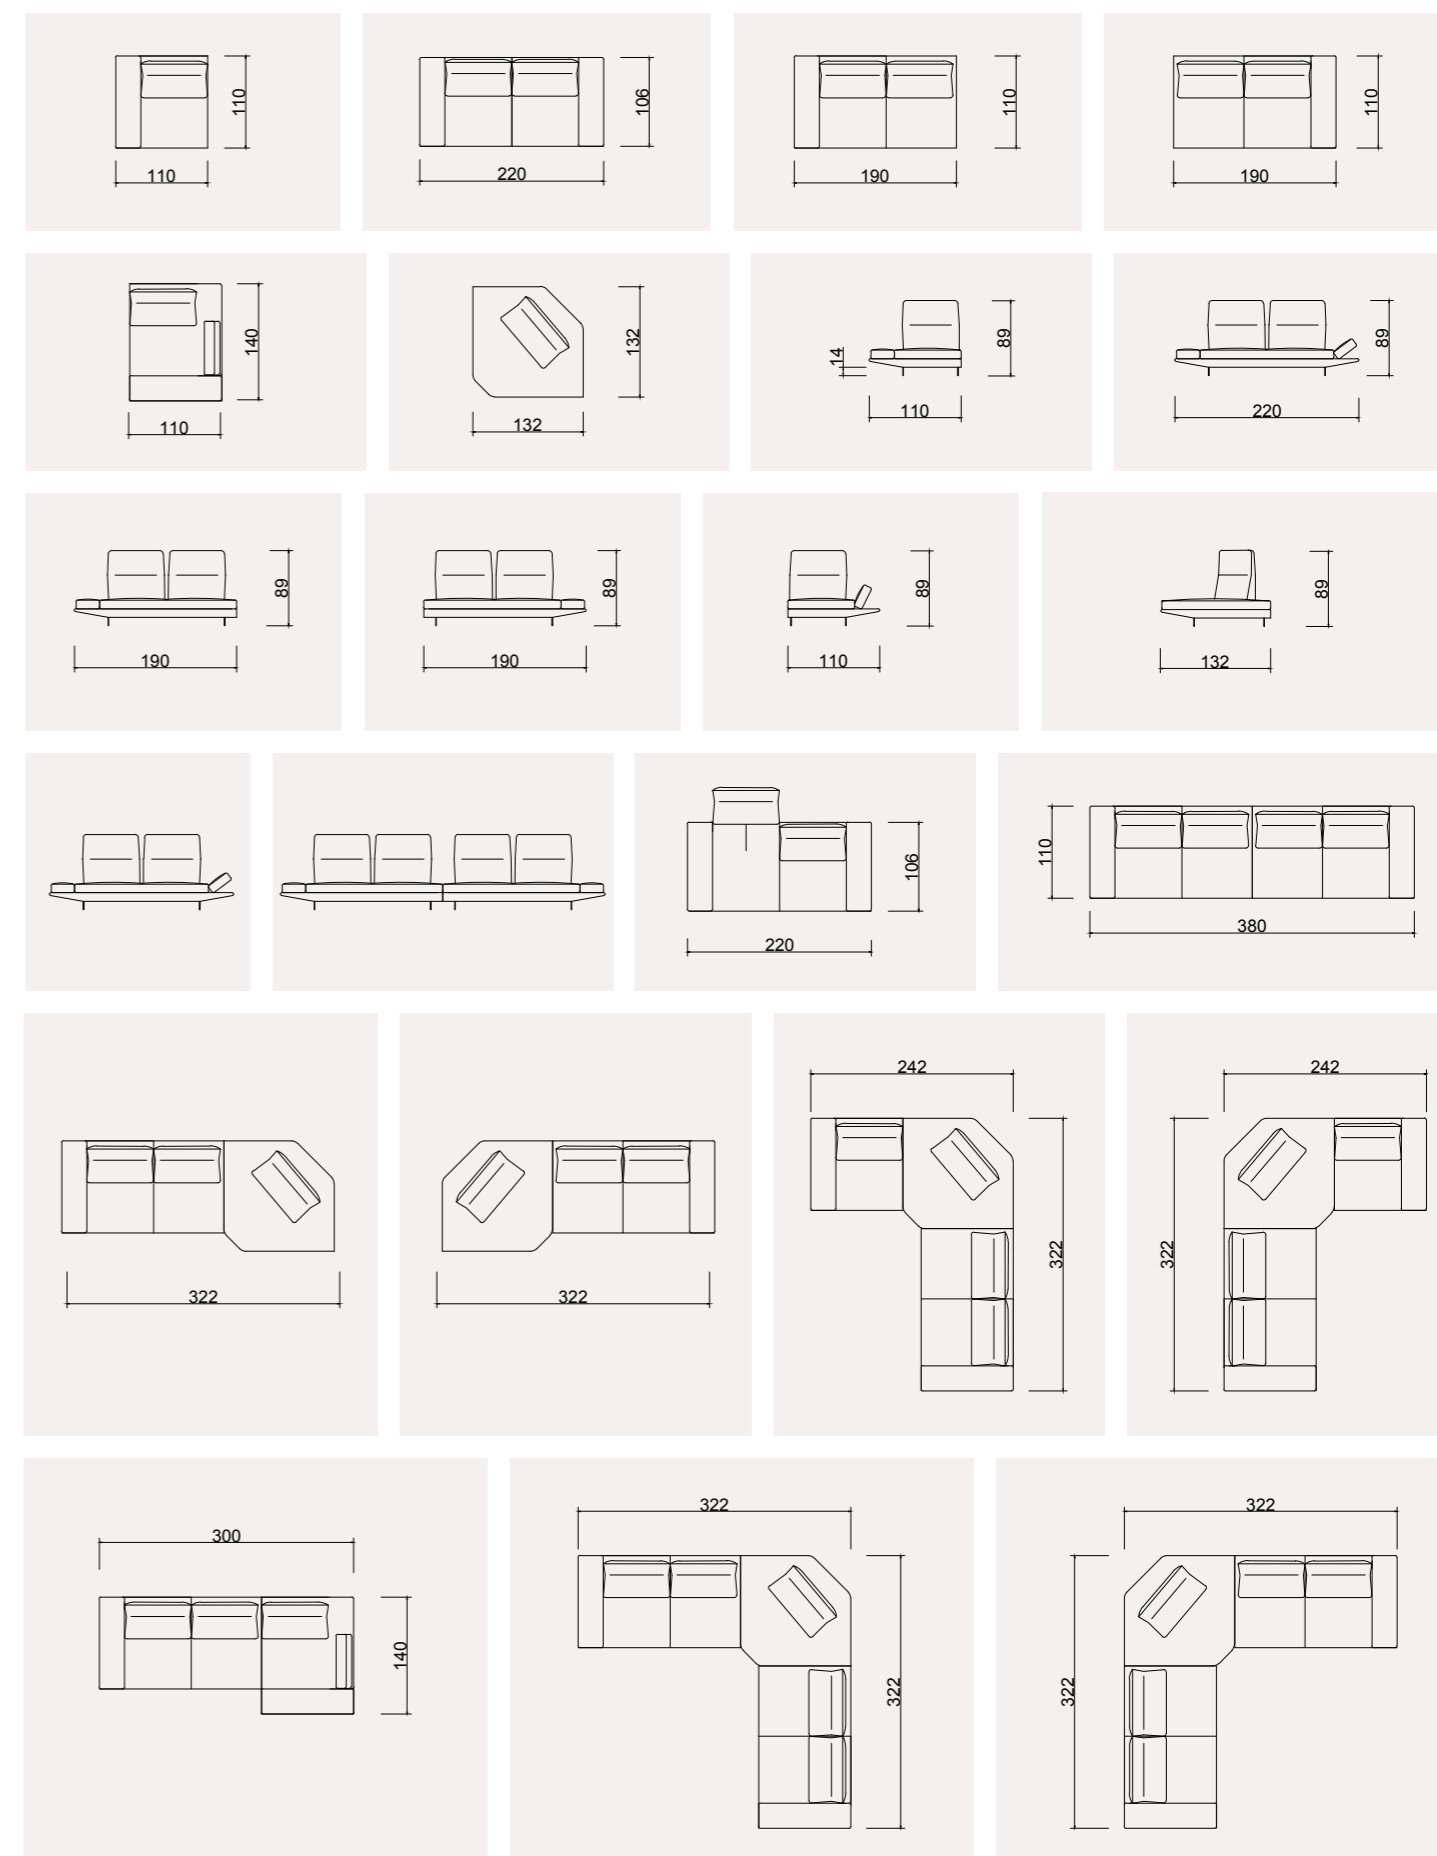

MOSTAR CORNER SET

MOSTAR
TECHNICAL DIMENSION DRAWINGS