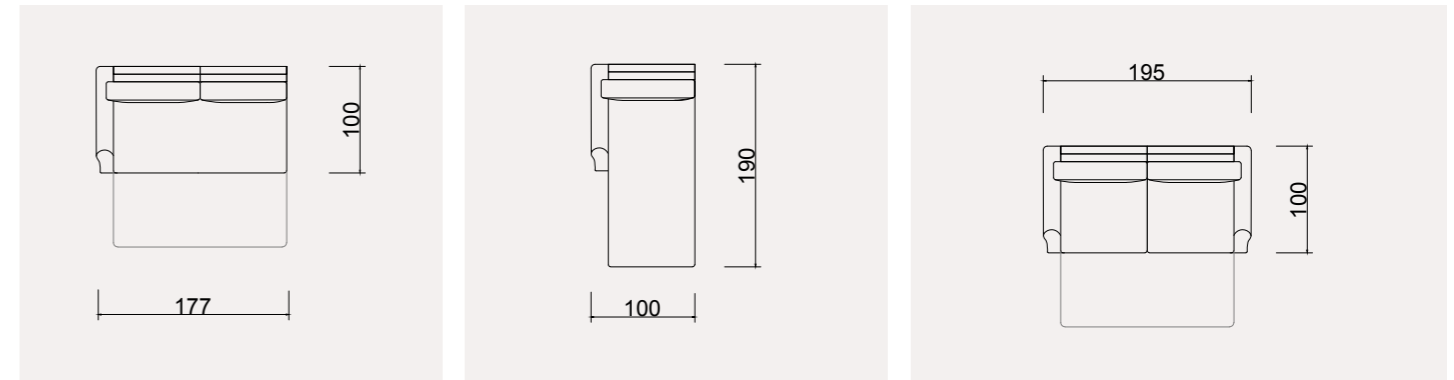

RUSTİK TECHNICAL DIMENSION DRAWINGS