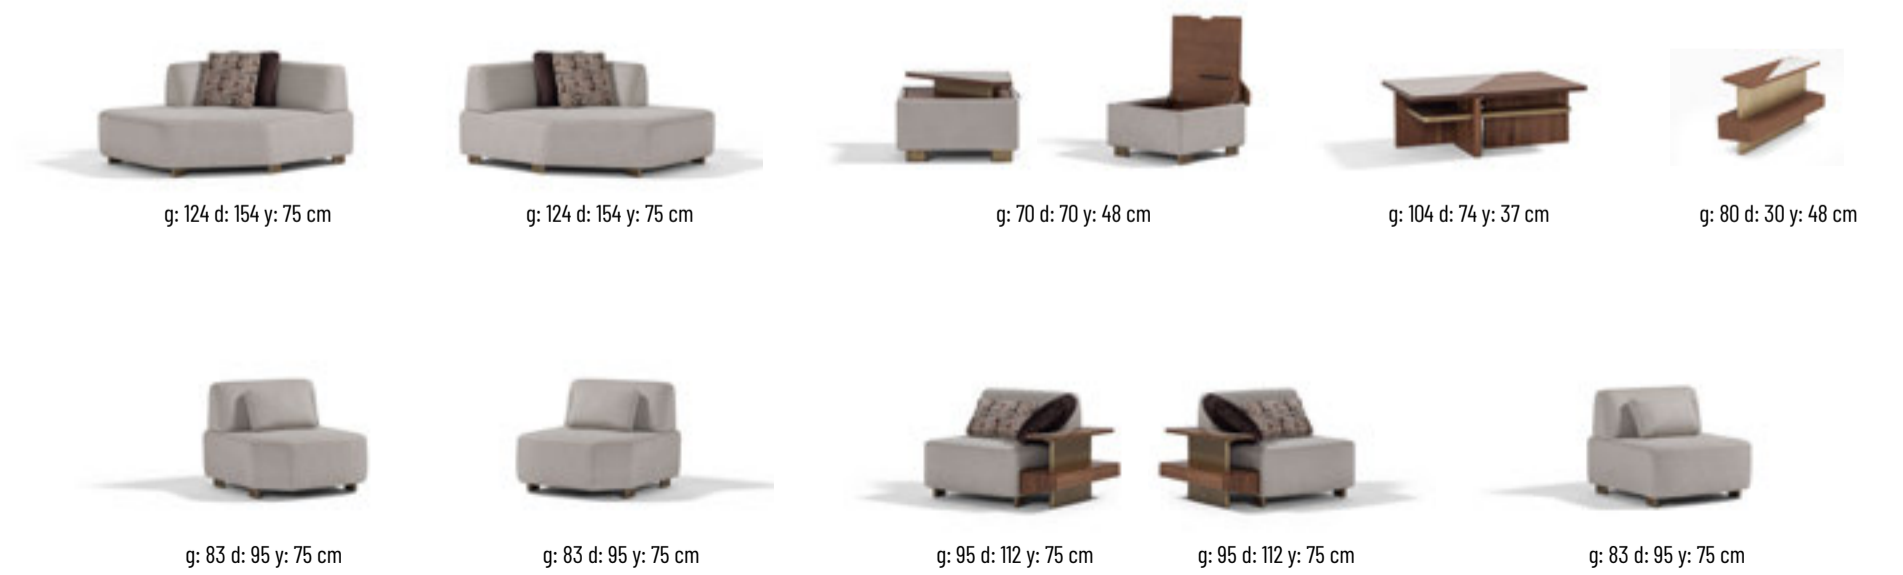

g: 120 d: 120 y: 30 cm

g: 51 d: 51 y: 52 cm

g: 51 / 48 d: 51 y: 52 cm

g: 120 d: 47 y: 36 cm

g: 120 d: 47 y: 36 cm

PUZZLE SOFA SET.

Home is a sanctuary where relaxation unfolds effortlessly, inviting us to unwind and recharge amidst familiar comforts. In the embrace of home, relaxation becomes a cherished ritual, a precious gift we bestow upon ourselves each day.

PUZZLE.
EMPHASIZES
RELAXATION

PUZZLE SOFA SET

pg.
124

pg.
125

orix
modern furniture

orixhome.com.tr

[f](#) [@](#) [v](#) / orixmobilya

photographer
Ayhan Özdemir
www.ayhan-ozdemir.com