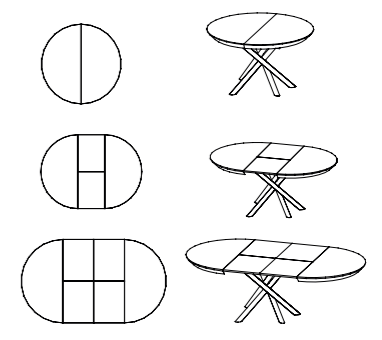

**TECHNICAL INFORMATION**

**DIMENSIONS**

Standart • Ø 130 x78  
Max. Extended • 230x130x78

FOR very

LOOOOOONNNNNNGGGGG

The elegance of processed woods adds a mystical air to meal times. Whispering the secrets of the past in every touch, these table keep the spirit of time alive.