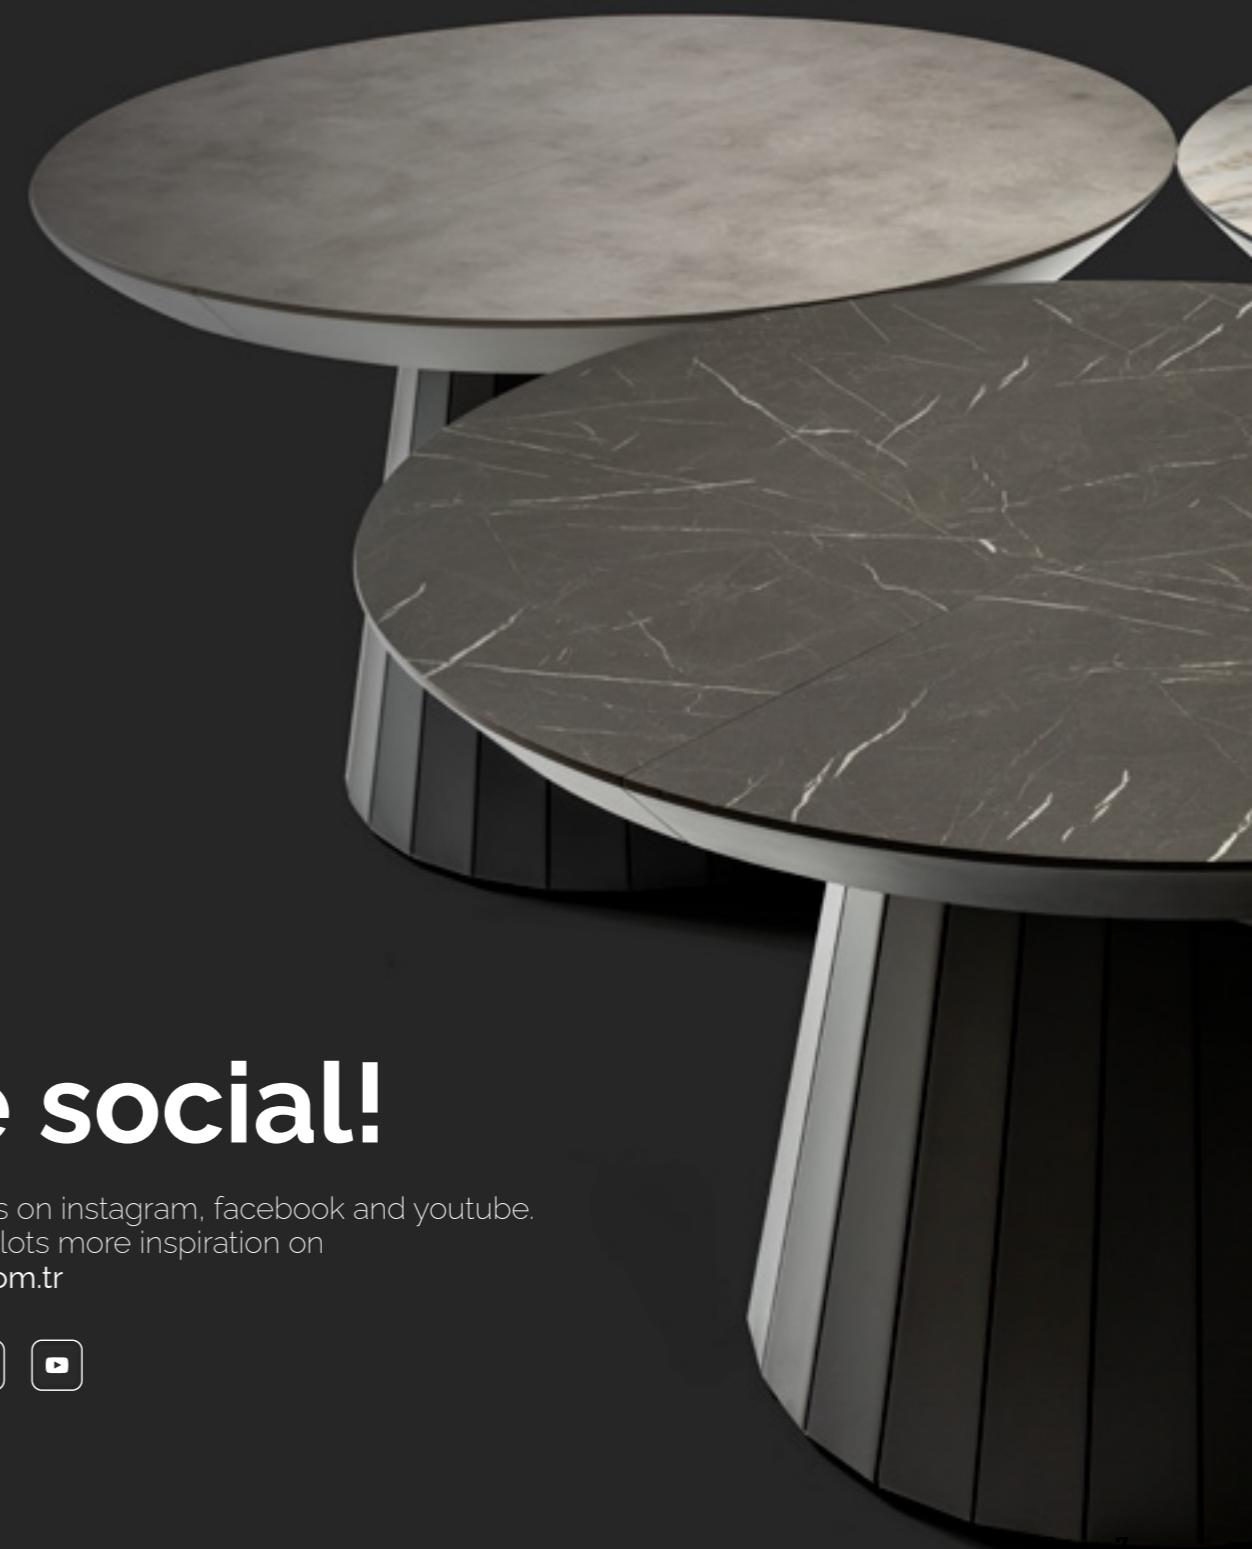

Enveloping shapes and elegant details

Our approach to Trade&Contract projects starts with sharing your initial ideas and then supports you through the various stages of the project until every single detail is defined in the creation of tailor-made products.

Choosing Luvina for your bespoke solution means much more than choosing a furnishing supplier: it's about turnkey project management including an interior design proposal, a complete fit out and a selection of the best Made-in-Turkey finishing materials.

High-class Italian interior designers and exceptional Turkish materials ensure a truly comfortable and elegant lifestyle with a touch of Mediterranean spirit.

You are free to make any crazy design you want, use the most sophisticated materials and sell your product at the price you want. However, at the end of the day, customers determine the value of your brand.

That's why every step taken at Luvina, from design to production, from sales to after-sales service, is to produce a solution to an existing or potential customer need.

WE'RE DIFFERENT

be social!

Follow us on instagram, facebook and youtube.
And find lots more inspiration on
luvina.com.tr