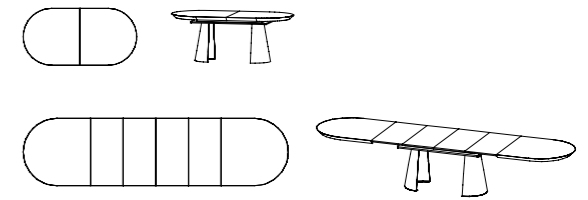

TECHNICAL INFORMATION

DIMENSIONS

Standart • 206*103*78
Max. Extended • 406*103*78