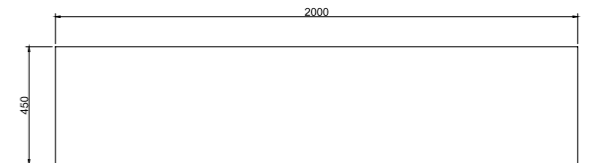

+ **BELIZ**
tv table

Create a better quality ambiance for your home with details that make your life easier. Modern and classic lines are clearly visible in this set, and it fascinates people with its elegant and noble appearance.