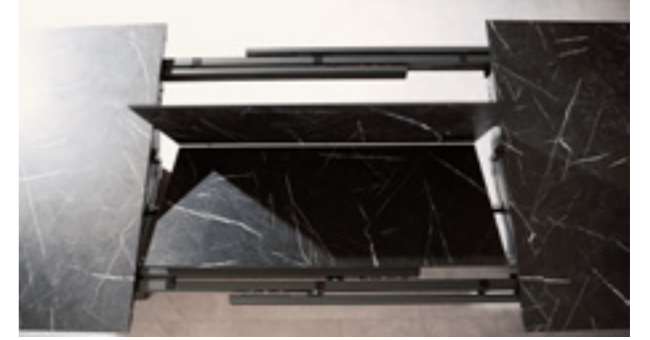

DIMENSIONS

Standart • 180*100*78
Max. Extended • 240*100*78

Ahşabın kendine özgü dokusu, her bir mobilyada hikayeler barındırır. Derin renk tonları, mekanı sıcak bir kucaklama içine alırken, doğal desenler Bear'e hayat verir. Her çizgi, her çatlak bir anıyı temsil eder.

The unique texture of wood contains stories in each piece of furniture. Deep color tones envelop the space in a warm embrace, while natural patterns bring Bear to life. Each line, each crack represents a memory.