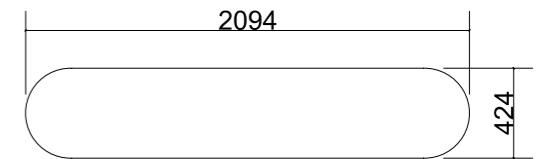

+TEMPO tv table

Create a better quality ambiance for your home with details that make your life easier. Modern and classic lines are clearly visible in this set, and it fascinates people with its elegant and noble appearance.