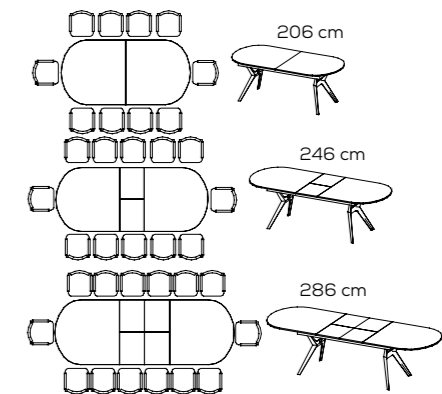

+ KOALA

+ MARIN

+ MATADOR

+ MATRIX

+ BEAR