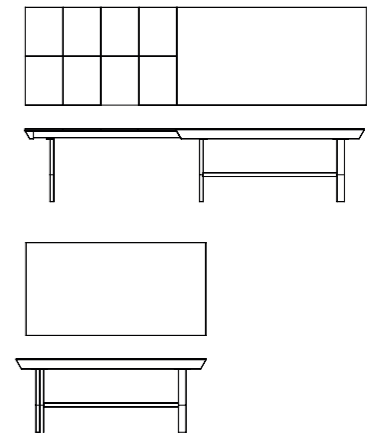

TECHNICAL INFORMATION

DIMENSIONS

Standart • 200*103*78
Max. Extended • 360*103*78