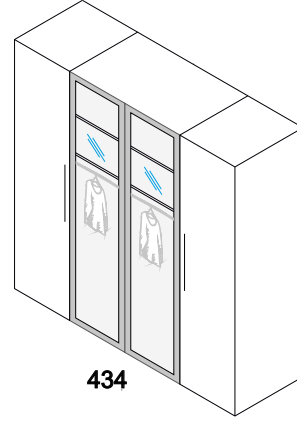

PZ-4442.155

2 Kapılı
İlave Raf
2 Doors
Additional Shelf

PZ-4464.155

Seçenek 430
Option

431

432

433

434