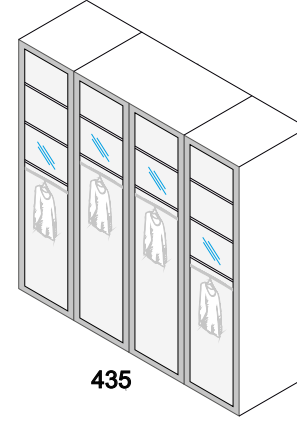

2 Kapılı Dolap Ana Kabin
Başlangıç Modülü
2 Doors Main Cabinet
Starter Module

PZ-4402...

1 Kapılı İlave Kabin
1 Door Additional Cabinet

PZ-4401.155

Açık Rafı Blok
Sağ - Sol
Open Shelf Block
Right or Left

PZ-4466...R-L

Askılı Blok
Suspendir Blok

PZ-4462...

Köşe Kitaplık
Corner Bookcase

PZ-4461...

4 Kapılı Dolap Oluşturabileceğiniz Seçenekler
Options to Create a 4 Doors Cabinet

436

441

443

1 Kapılı
İç Çekmece
1 Door
Inner Drawer

PZ-4441.155

1 Kapılı
İlave Raf
1 Door
Additional Shelf

PZ-4463.155

2 Kapılı Dikorta ve Raf
2 Doors Upright Middle and Shelf

PZ-4465.155

2 Kapılı
İç Çekmece
2 Doors
Inner Drawer

PZ-4442.155

2 Kapılı
İlave Raf
2 Doors
Additional Shelf

PZ-4464.155

Seçenek 430
Option

431

432

433

434

435

436

437

438

439

440

441

442

443

444

445

446

447

448

449

450