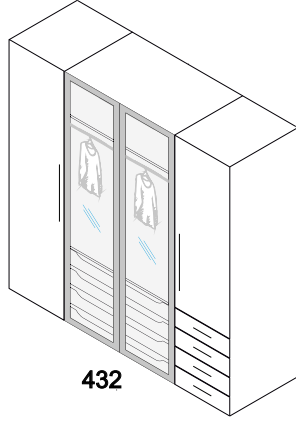

PZ-4442.155

2 Kapılı
İlave Raf
2 Doors
Additional Shelf

PZ-4464.155

Seçenek 430
Option

431

432

433

434