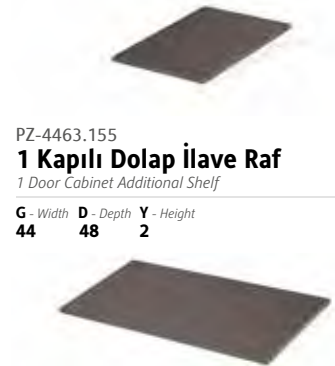

PZ-4463.155
1 Kapılı Dolap İlave Raf
1 Door Cabinet Additional Shelf

G - Width D - Depth Y - Height
44 48 2

PZ-4464.155
2 Kapılı Dolap İlave Raf
2 Doors Cabinet Additional Shelf

G - Width D - Depth Y - Height
90 48 2